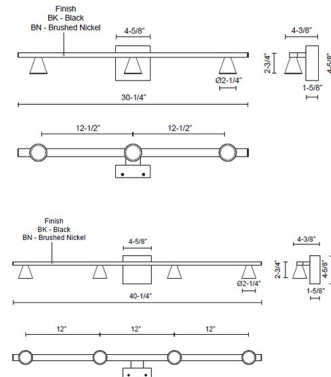

Shown in black

Specifications

COLOR	N/A
BODY FINISH	Black
WATTAGE	6W
DIMMER	Standard 120V
DIMENSIONS	30.25"W x 2.75"H x 4.38"D
INTEGRATED LED MODULE	3 x LED/2W/120V LED

Technical Information

LAMP LIFE	50000 hours
COLOR RENDERING	90 CRI
LAMP COLOR	3000K
LUMENS/WATT	687.50
LUMINOUS FLUX	1375 lumens