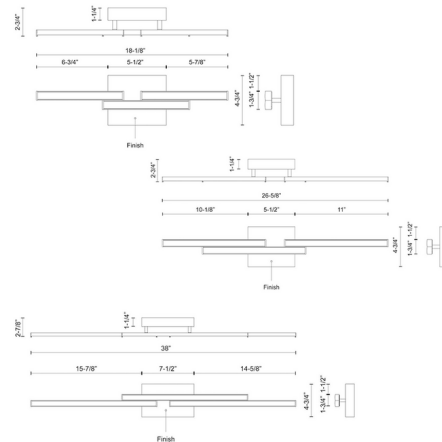

### Description

The Anello Minor Bathroom Vanity Light is a true masterpiece for your space. Two layers of straight metal bands combine to form an asymmetrical look. The offset Frosted acrylic illuminating pieces create a different look, depending on your angle. Dimmable with a triac or low voltage electronic dimmer, not included.

### Specifications

COLOR . . . . . Frosted  
BODY FINISH . . . . . Brushed Nickel  
WATTAGE . . . . . 14W  
DIMMER . . . . . Low Voltage Electronic  
DIMENSIONS . . . . . 18.125"W x 1.75"H x 2.75"D  
INTEGRATED LED MODULE . . . . . 1 x LED/14W/120V LED