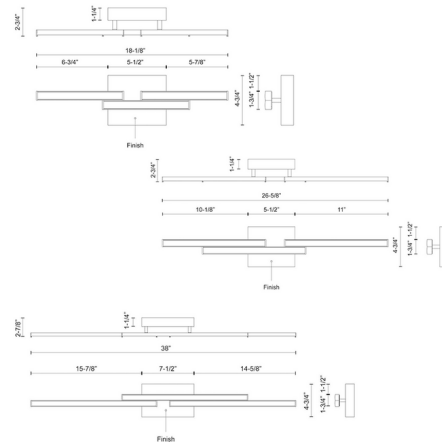

Description

The Anello Minor Bathroom Vanity Light is a true masterpiece for your space. Two layers of straight metal bands combine to form an asymmetrical look. The offset Frosted acrylic illuminating pieces create a different look, depending on your angle. Dimmable with a triac or low voltage electronic dimmer, not included.

Shown in brushed nickel / frosted

Specifications

COLOR Frosted
BODY FINISH Brushed Nickel
WATTAGE 14W
DIMMER Low Voltage Electronic
DIMENSIONS 18.125"W x 1.75"H x 2.75"D
INTEGRATED LED MODULE 1 x LED/14W/120V LED

Technical Information

LAMP LIFE 50000 hours
COLOR RENDERING 90 CRI
LAMP COLOR 3000K
LUMENS/WATT 43.00
LUMINOUS FLUX 602 lumens

CLICK TO VIEW PRODUCT

Notes: