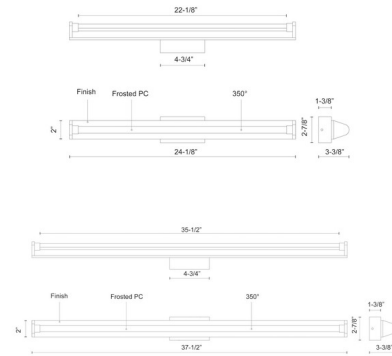

Lightology

lightology.com
866-954-4489
04-11-26

Project: _____

Company: _____

Location: _____ Fixture Type: _____

SPEC #: **KZC1009629**

Approved On: _____ Approved By: _____

Plymouth Bathroom Vanity Light By Kuzco Lighting

Description

The Plymouth Bathroom Vanity Light brings a clean simple look to your space. The Frosted polycarbonate linear diffuser is complemented by a rectangular base in Chrome or Black. Available in two sizes. May be mounted horizontally or vertically. ADA compliant. Damp location rated. ETL listed.

Specifications

COLOR . . . . . Frosted
BODY FINISH . . . . . Chrome
WATTAGE 11W
DIMMER . . . . . Low Voltage Electronic
DIMENSIONS . . . . . 24.125"L x 24"W x 2"H x 2.5"D
INTEGRATED LED MODULE . . . . . 1 x LED/11W/120V LED

Technical Information

LAMP LIFE . . . . . 50000 hours
COLOR RENDERING . . . . . 90 CRI
LAMP COLOR 3000K
LUMENS/WATT 151.18
LUMINOUS FLUX . . . . . 1663 lumens

Shown in chrome / frosted

CLICK TO VIEW PRODUCT

Notes: