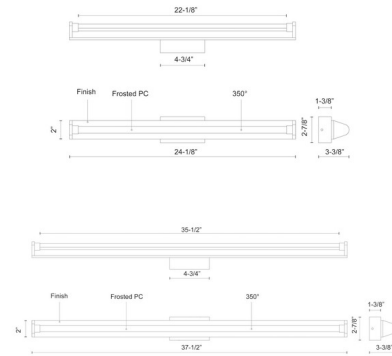

### Specifications

COLOR . . . . . Frosted  
BODY FINISH . . . . . Chrome  
WATTAGE . . . . . 11W  
DIMMER . . . . . Low Voltage Electronic  
DIMENSIONS . . . . . 24.125"L x 2.4"W x 2"H x 2.5"D  
INTEGRATED LED MODULE . . . . . 1 x LED/11W/120V LED