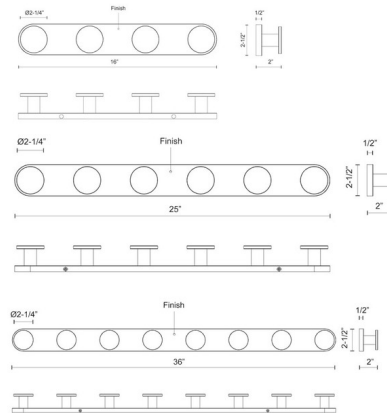

Lightology

lightology.com
866-954-4489
06-04-26

Project: _____

Company: _____

Location: _____ Fixture Type: _____

SPEC #: **KZC1009634**

Approved On: _____ Approved By: _____

Edna Bathroom Vanity Light By Kuzco Lighting

Description

The Edna Bathroom Vanity Light brings a bold yet subtle statement to your bath space. Architectural rods of illumination are complemented by a finish in Black, Chrome or Polished Nickel and is available in three sizes. ADA compliant. Damp location rated. ETL listed.

Specifications

COLOR . . . . . Frosted
BODY FINISH . . . . . Chrome
WATTAGE 10W
DIMMER . . . . . Low Voltage Electronic
DIMENSIONS . . . . . 16"W x 2.5"H x 2"D
INTEGRATED LED MODULE . . . . . 1 x LED/10W/120V LED

Technical Information

LAMP LIFE . . . . . 50000 hours
COLOR RENDERING . . . . . 90 CRI
LAMP COLOR 3000K
LUMENS/WATT 36.00
LUMINOUS FLUX . . . . . 360 lumens

Notes:

Shown in chrome / frosted

CLICK TO VIEW PRODUCT