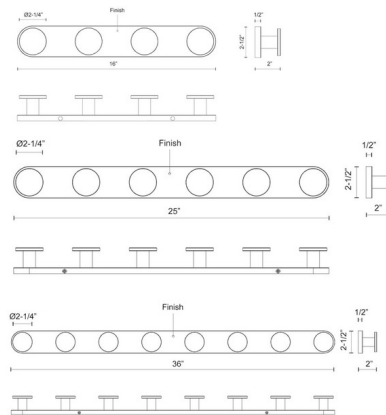

Lightology

lightology.com
866-954-4489
04-10-26

Project: _____

Company: _____

Location: _____ Fixture Type: _____

SPEC #: **KZC1009634**

Approved On: _____ Approved By: _____

Edna Bathroom Vanity Light By Kuzco Lighting

Description

The Edna Bathroom Vanity Light brings a bold yet subtle statement to your bath space. Architectural rods of illumination are complemented by a finish in Black, Chrome or Polished Nickel and is available in three sizes. ADA compliant. Damp location rated. ETL listed.

Specifications

COLOR . . . . . Frosted
BODY FINISH . . . . . Chrome
WATTAGE 10W
DIMMER . . . . . Low Voltage Electronic
DIMENSIONS . . . . . 16"W x 2.5"H x 2"D
INTEGRATED LED MODULE . . . . . 1 x LED/10W/120V LED

Technical Information

LAMP LIFE . . . . . 50000 hours
COLOR RENDERING . . . . . 90 CRI
LAMP COLOR 3000K
LUMENS/WATT 36.00
LUMINOUS FLUX . . . . . 360 lumens

Notes:

Shown in chrome / frosted

CLICK TO VIEW PRODUCT