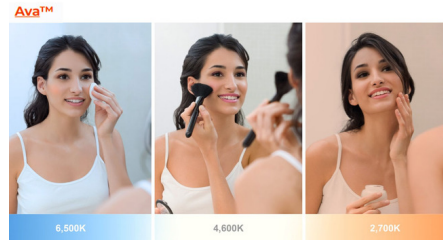

CLICK TO VIEW PRODUCT

Notes: