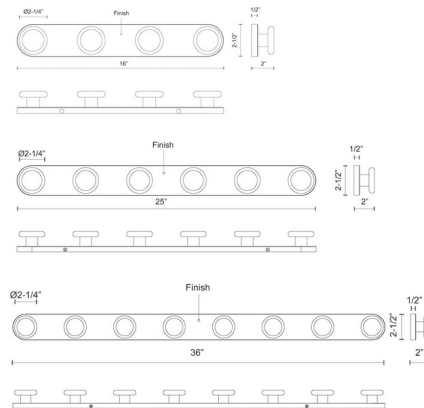

Lightology

lightology.com
866-954-4489
07-06-26

Project: _____
Company: _____
Location: _____ Fixture Type: _____
SPEC #: **KZC1009642**
Approved On: _____ Approved By: _____

Rezz Bathroom Vanity Light By Kuzco Lighting

Description

The Rezz Bathroom Vanity Light is inspired by the timeless vanity light, updated with a slim profile for virtually any interior style. Glamorous glass diffusers dance around a minimal, modern frame, casting warm shadows across your room.

Specifications

COLOR . . . . . Opal
BODY FINISH . . . . . Brushed Nickel
WATTAGE 10W
DIMMER . . . . . Low Voltage Electronic
DIMENSIONS . . . . . 16"W x 2.5"H x 1.75"D
INTEGRATED LED MODULE . . . . . 4 x LED/2.5W/120V LED

Technical Information

LAMP LIFE . . . . . 50000 hours
COLOR RENDERING . . . . . 90 CRI
LAMP COLOR 3000K
LUMENS/WATT 196.00
LUMINOUS FLUX . . . . . 490 lumens

Notes:

Shown in brushed nickel / opal

CLICK TO VIEW PRODUCT