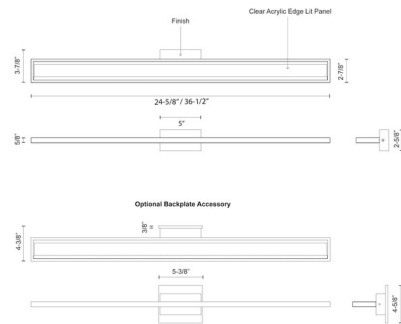

Lightology

lightology.com
866-954-4489
04-22-26

Project: _____
Company: _____
Location: _____ Fixture Type: _____
SPEC #: **KZC1009651**
Approved On: _____ Approved By: _____

Brio Bathroom Vanity Light By Kuzco Lighting

Description

The Brio Bathroom Vanity Light brings a clean angular look to your bath area. Rectangle forms forged in metal are complemented by a Clear acrylic diffuser that provides ample light circulating the frame. Finished in Black, Brushed Nickel or Chrome and available in two sizes. Dimmable with a standard incandescent (triac) or low voltage electronic dimmer, not included. ADA compliant. Damp location rated. ETL listed.

Specifications

COLOR . . . . . Clear
BODY FINISH . . . . . Brushed Nickel
WATTAGE 18W
DIMMER . . . . . Standard 120V
DIMENSIONS . . . . . 24.625"W x 0.63"H x 3.75"D
INTEGRATED LED MODULE . . . . . 1 x LED/18W/120V LED

Technical Information

LAMP LIFE . . . . . 50000 hours
COLOR RENDERING . . . . . 90 CRI
LAMP COLOR 3000K
LUMENS/WATT 51.28
LUMINOUS FLUX . . . . . 923 lumens

Shown in brushed nickel / clear

CLICK TO VIEW PRODUCT

Notes: