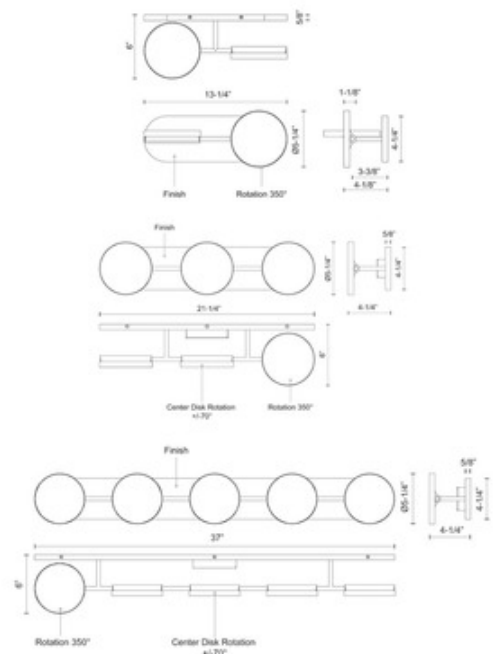

BRAND

Kuzco Lighting

DESCRIPTION

The Novel Bathroom Vanity Light brings a clean geometric look to your bathroom or any interior space. The Frosted acrylic diffusers can rotate to direct light exactly where you want it. Finished in Black and available in 2, 3, and 5 light options. May be mounted horizontally or vertically. Damp location rated. ETL listed.

Shown in: Black / Frosted

SHADE COLOR	Frosted
BODY FINISH	Black
WATTAGE	15W
DIMMER	Low Voltage Electronic
DIMENSIONS	13"W x 5.25"H x 6"D
INTEGRATED LED MODULE	
LAMP	2 x LED/7.5W/120V LED

Technical Information

LUMINOUS FLUX	1040 lumens
LUMENS/WATT	138.67
LAMP COLOR	3000K
COLOR RENDERING	90 CRI

SPEC # KZC1009662

COMPANY	PROJECT	FIXTURE TYPE	APPROVED BY	DATE