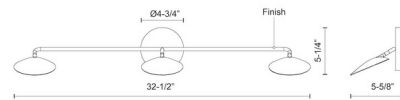

Description

The Rotaire Bathroom Vanity Light is inspired by the natural forms and vines of flowers, bringing minimalism and beauty to your interior space. Each bud emits a bloom of light from the Frosted acrylic diffuser. Finished in Black. Heads tilt 290 degrees to direct light. Dimmable with a triac or low voltage electronic dimmer, not included. Damp location rated. ETL listed.

Shown in black / frosted

Specifications

COLOR Frosted
BODY FINISH Black
WATTAGE 21W
DIMMER Low Voltage Electronic
DIMENSIONS 32.625"W x 1"H x 6.38"D
INTEGRATED LED MODULE 3 x LED/7W/120V LED

Technical Information

PRODUCT DIMENSIONS Backplate: 4.75" Dia.
LAMP LIFE 50000 hours
COLOR RENDERING 90 CRI
LAMP COLOR 3000K
LUMENS/WATT 89.43
LUMINOUS FLUX 626 lumens

CLICK TO VIEW PRODUCT

Notes: