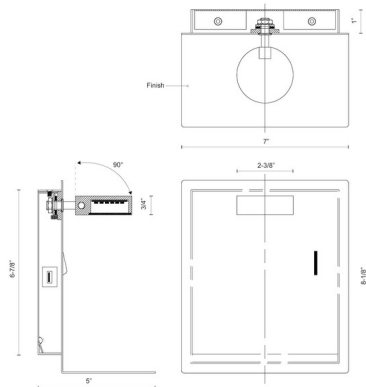

CLICK TO VIEW PRODUCT

Notes: