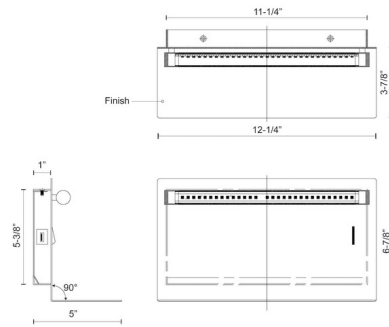

By Kuzco Lighting

Description

The Dresden Tube Wall Sconce is a simple functional addition to any room in your home. The linear tube light provides even ambient lights without any glare. The attached shelf and USB charging port are perfect for beside the bed or a comfy chair. Available in Black or White finishes. ETL listed.

Shown in black / frosted

Specifications

COLOR	Frosted
BODY FINISH	Black
WATTAGE	7W
DIMMER	Not Dimmable
DIMENSIONS	12.25"W x 6.875"H x 5"D
INTEGRATED LED MODULE	1 x LED/7W/120V LED

Technical Information

LAMP LIFE	50000 hours
COLOR RENDERING	90 CRI
LAMP COLOR	3000K
LUMENS/WATT	58.29
LUMINOUS FLUX	408 lumens