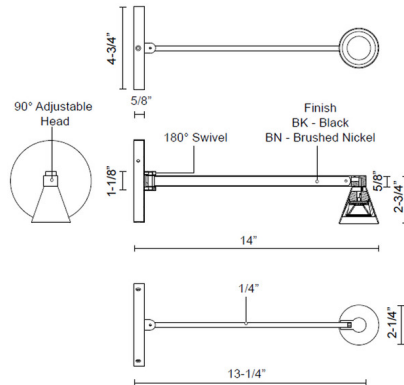

Description

The Dune Adjustable Wall Sconce utilizes classic minimalist shapes to bring a clean simple look to your interior space. The conical shades feature a spot optical acrylic lenses directing light downward in your room. Head adjusts 90 degrees and arm swivels 180 degrees. Dimmable with a triac or low voltage electronic dimmer, not included. NOTE: Driver is installed in a regular junction box.

Specifications

COLOR N/A
BODY FINISH Black
WATTAGE 5W
DIMMER Standard 120V
DIMENSIONS 2.25"W x 2.75"H x 14"D
INTEGRATED LED MODULE 1 x LED/5W/120V LED

Technical Information

LAMP LIFE 50000 hours
COLOR RENDERING 90 CRI
LAMP COLOR 3000K
LUMENS/WATT 87.60
LUMINOUS FLUX 438 lumens

Shown in black

CLICK TO VIEW PRODUCT

Notes: