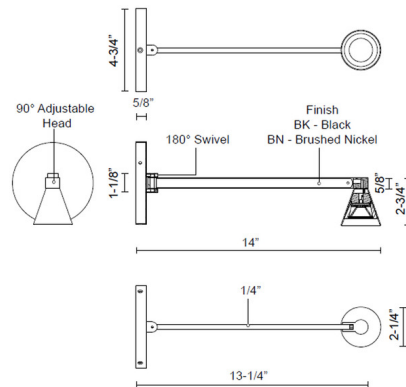

Description

The Dune Adjustable Wall Sconce utilizes classic minimalist shapes to bring a clean simple look to your interior space. The conical shades feature a spot optical acrylic lenses directing light downward in your room. Head adjusts 90 degrees and arm swivels 180 degrees. Dimmable with a triac or low voltage electronic dimmer, not included. NOTE: Driver is installed in a regular junction box.

Specifications

COLOR N/A
BODY FINISH Black
WATTAGE 5W
DIMMER Standard 120V
DIMENSIONS 2.25"W x 2.75"H x 14"D
INTEGRATED LED MODULE 1 x LED/5W/120V LED

Technical Information

LAMP LIFE 50000 hours
COLOR RENDERING 90 CRI
LAMP COLOR 3000K
LUMENS/WATT 87.60
LUMINOUS FLUX 438 lumens

Shown in black

CLICK TO VIEW PRODUCT

Notes: