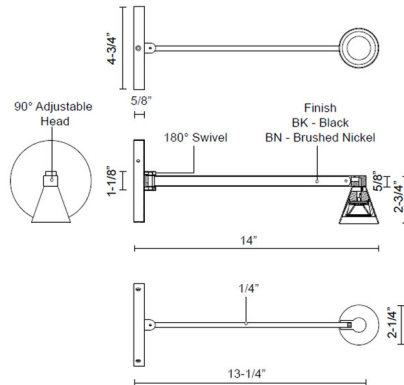

Shown in brushed nickel