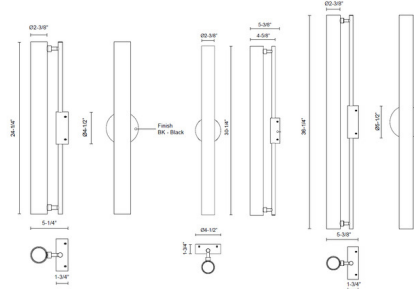

Description

The Gramercy Bathroom Vanity Light combines craftsmanship with elegant contemporary aesthetics, to fit a variety of interior styles. Features a glass cylinder with a Frosted interior coating and a die cast aluminum body in a Black finish. Available in three sizes. May be mounted horizontally or vertically. Dimmable with a triac or low voltage electronic dimmer, not included. Damp location rated. ETL listed.

Shown in black / frosted

Specifications

COLOR	Frosted
BODY FINISH	Black
WATTAGE	19W
DIMMER	Low Voltage Electronic
DIMENSIONS	2.375"W x 24.25"H x 5.375"D
INTEGRATED LED MODULE	1 x LED/19W/120V LED

Technical Information