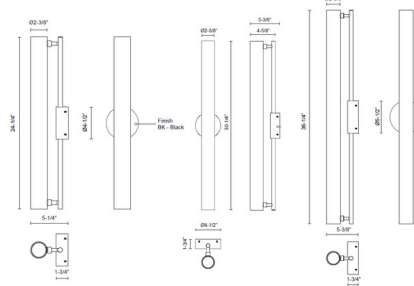

Lightology

lightology.com
866-954-4489
04-04-26

Project: _____
Company: _____
Location: _____ Fixture Type: _____
SPEC #: **KZC1009673**
Approved On: _____ Approved By: _____

Gramercy Bathroom Vanity Light By Kuzco Lighting

Description

The Gramercy Bathroom Vanity Light combines craftsmanship with elegant contemporary aesthetics, to fit a variety of interior styles. Features a glass cylinder with a Frosted interior coating and a die cast aluminum body in a Black finish. Available in three sizes. May be mounted horizontally or vertically. Dimmable with a triac or low voltage electronic dimmer, not included. Damp location rated. ETL listed.

Specifications

COLOR . . . . . Frosted
BODY FINISH . . . . . Black
WATTAGE 19W
DIMMER . . . . . Low Voltage Electronic
DIMENSIONS . . . . . 2.375"W x 24.25"H x 5.375"D
INTEGRATED LED MODULE . . . . . 1 x LED/19W/120V LED

Technical Information

LAMP LIFE . . . . . 50000 hours
COLOR RENDERING . . . . . 90 CRI
LAMP COLOR 3000K
LUMENS/WATT 89.05
LUMINOUS FLUX . . . . . 1692 lumens

Shown in black / frosted

CLICK TO VIEW PRODUCT

Notes: