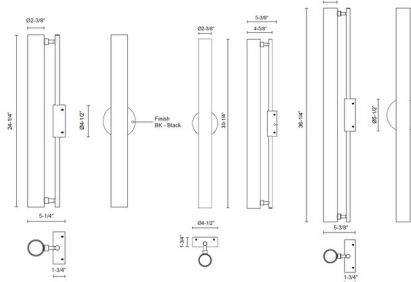

Description

The Gramercy Bathroom Vanity Light combines craftsmanship with elegant contemporary aesthetics, to fit a variety of interior styles. Features a glass cylinder with a Frosted interior coating and a die cast aluminum body in a Black finish. Available in three sizes. May be mounted horizontally or vertically. Dimmable with a triac or low voltage electronic dimmer, not included. Damp location rated. ETL listed.

Shown in black / frosted

Specifications

COLOR Frosted
 BODY FINISH Black
 WATTAGE 19W
 DIMMER Low Voltage Electronic
 DIMENSIONS 2.375"W x 24.25"H x 5.375"D
 INTEGRATED LED MODULE 1 x LED/19W/120V LED

Technical Information