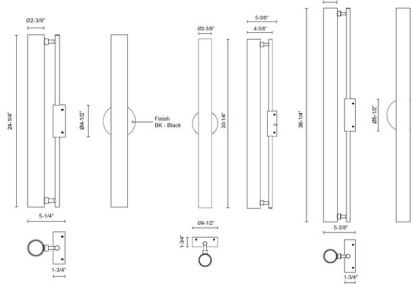

Description

The Gramercy Bathroom Vanity Light combines craftsmanship with elegant contemporary aesthetics, to fit a variety of interior styles. Features a glass cylinder with a Frosted interior coating and a die cast aluminum body in a Black finish. Available in three sizes. May be mounted horizontally or vertically. Dimmable with a triac or low voltage electronic dimmer, not included. Damp location rated. ETL listed.

Shown in black / frosted

Specifications

COLOR Frosted
BODY FINISH Black
WATTAGE 19W
DIMMER Low Voltage Electronic
DIMENSIONS 2.375"W x 24.25"H x 5.375"D
INTEGRATED LED MODULE 1 x LED/19W/120V LED

Technical Information