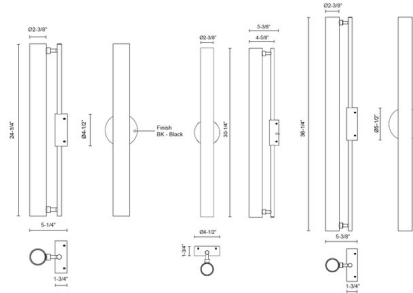

Lightology

lightology.com
866-954-4489
05-26-26

Project: _____

Company: _____

Location: _____ Fixture Type: _____

SPEC #: **KZC1009674**

Approved On: _____ Approved By: _____

Gramercy Bathroom Vanity Light By Kuzco Lighting

Description

The Gramercy Bathroom Vanity Light combines craftsmanship with elegant contemporary aesthetics, to fit a variety of interior styles. Features a glass cylinder with a Frosted interior coating and a die cast aluminum body in a Black finish. Available in three sizes. May be mounted horizontally or vertically. Dimmable with a triac or low voltage electronic dimmer, not included. Damp location rated. ETL listed.

Specifications

COLOR . . . . . Frosted
BODY FINISH . . . . . Black
WATTAGE 27W
DIMMER . . . . . Low Voltage Electronic
DIMENSIONS . . . . . 2.375"W x 36.25"H x 5.375"D
INTEGRATED LED MODULE . . . . . 1 x LED/27W/120V LED

Technical Information

LAMP LIFE . . . . . 50000 hours
COLOR RENDERING . . . . . 90 CRI
LAMP COLOR 3000K
LUMENS/WATT 83.93
LUMINOUS FLUX . . . . . 2266 lumens

Shown in black / frosted

CLICK TO VIEW PRODUCT

Notes: