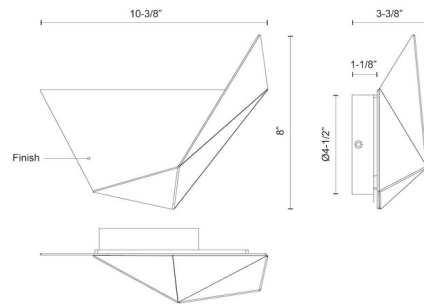

### Specifications

COLOR	N/A
BODY FINISH	Black
WATTAGE	6W
DIMMER	Low Voltage Electronic
DIMENSIONS	10.375"W x 8"H x 3.25"D
INTEGRATED LED MODULE	1 x LED/6W/120V LED