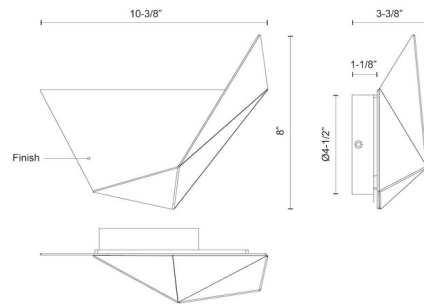

Specifications

COLOR	N/A
BODY FINISH	Black
WATTAGE	6W
DIMMER	Low Voltage Electronic
DIMENSIONS	10.375"W x 8"H x 3.25"D
INTEGRATED LED MODULE	1 x LED/6W/120V LED

Technical Information

LAMP LIFE	50000 hours
COLOR RENDERING	.90 CRI
LAMP COLOR	.3000K
LUMENS/WATT	.15.67
LUMINOUS FLUX	.94 lumens

CLICK TO VIEW PRODUCT

Notes: