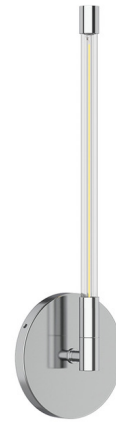

Lightology

lightology.com
866-954-4489
04-22-26

Project: _____

Company: _____

Location: _____ Fixture Type: _____

SPEC #: **KZC1009678**

Approved On: _____ Approved By: _____

Motif Wall Sconce

By Kuzco Lighting

Description

The Motif Wall Sconce brings a clean modern elegance to your interior space. The slim glass tube of refractive light is capped at the ends.

Specifications

COLOR Clear
BODY FINISH Chrome
WATTAGE 5W
DIMMER Standard 120V
DIMENSIONS 0.75"W x 14.875"H x 1.75"D
INTEGRATED LED MODULE 1 x LED/5W/120V LED

Technical Information

LAMP LIFE 50000 hours
COLOR RENDERING 90 CRI
LAMP COLOR 2700K
LUMENS/WATT 80.40
LUMINOUS FLUX 402 lumens

Shown in chrome / clear

CLICK TO VIEW PRODUCT

Notes: