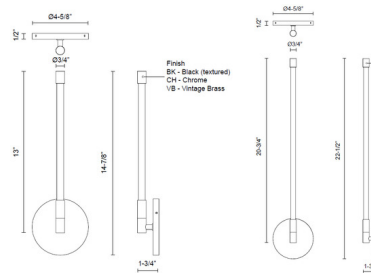

By Kuzco Lighting

Description

The Motif Wall Sconce brings a clean modern elegance to your interior space. The slim glass tube of refractive light is capped at the ends.

Specifications

COLOR Clear
BODY FINISH Chrome
WATTAGE 5W
DIMMER Standard 120V
DIMENSIONS 0.75"W x 14.875"H x 1.75"D
INTEGRATED LED MODULE 1 x LED/5W/120V LED

Technical Information

LAMP LIFE 50000 hours
COLOR RENDERING 90 CRI
LAMP COLOR 2700K
LUMENS/WATT 80.40
LUMINOUS FLUX 402 lumens

Shown in chrome / clear

CLICK TO VIEW PRODUCT

Notes: