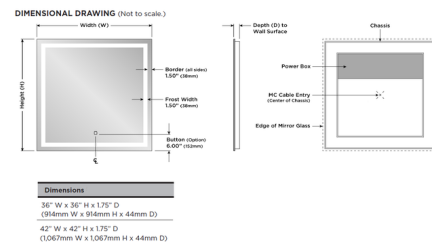

CLICK TO VIEW PRODUCT

Notes: