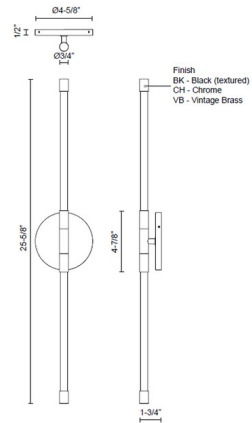

Description

The Motif Double Wall Sconce brings a clean modern elegance to your interior space. The slim glass tube of refractive light is capped at the ends and the middle by a band that complements a variety of decors. May be mounted horizontally or vertically.

Specifications

COLOR Clear
BODY FINISH Black
WATTAGE 18W
DIMMER Standard 120V
DIMENSIONS 0.75"W x 25.625"H x 1.75"D
INTEGRATED LED MODULE 2 x LED/9W/120V LED

Technical Information

LAMP LIFE 50000 hours
COLOR RENDERING 90 CRI
LAMP COLOR 2700K
LUMENS/WATT 104.44
LUMINOUS FLUX 940 lumens

Shown in black / clear

CLICK TO VIEW PRODUCT

Notes: