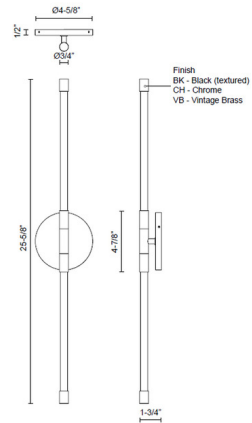

Lightology

lightology.com
866-954-4489
07-01-26

Project: _____
Company: _____
Location: _____ Fixture Type: _____
SPEC #: **KZC1009683**
Approved On: _____ Approved By: _____

Motif Double Wall Sconce By Kuzco Lighting

Description

The Motif Double Wall Sconce brings a clean modern elegance to your interior space. The slim glass tube of refractive light is capped at the ends and the middle by a band that complements a variety of decors. May be mounted horizontally or vertically.

Specifications

COLOR . . . . . Clear
BODY FINISH . . . . . Black
WATTAGE 18W
DIMMER . . . . . Standard 120V
DIMENSIONS . . . . . 0.75"W x 25.625"H x 1.75"D
INTEGRATED LED MODULE . . . . . 2 x LED/9W/120V LED

Technical Information

LAMP LIFE . . . . . 50000 hours
COLOR RENDERING . . . . . 90 CRI
LAMP COLOR 2700K
LUMENS/WATT 104.44
LUMINOUS FLUX . . . . . 940 lumens

Shown in black / clear

CLICK TO VIEW PRODUCT

Notes: