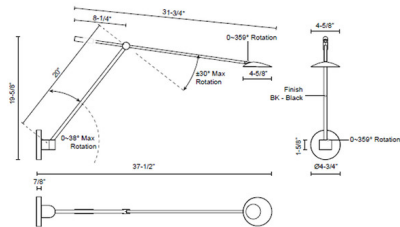

CLICK TO VIEW PRODUCT

Notes: