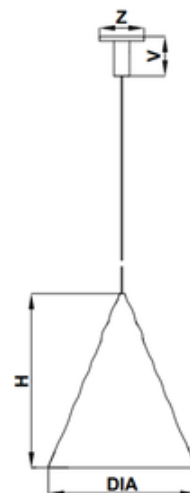

**BRAND**

Lasvit

**DESCRIPTION**

The Volcano Pendant reflects the elemental power of fire through its artisan blown-glass. The texture that covers the Volcano resembles the landscape around volcanoes where lava cools down and hardens. Once illuminated, the pendant shines with sculptural vibrance that brings contemporary appeal. Place the Volcano over the dining table to elevate your interior's ambience. Shade available in Clear with a White canopy or Smoke with a Black canopy. UL listed. Made in the Czech Republic.

<b>SHADE COLOR</b>	Smoke
<b>BODY FINISH</b>	Black
<b>WATTAGE</b>	3W
<b>DIMMER</b>	N/A
<b>DIMENSIONS</b>	17"W x 20"H
<b>BULB INCLUDED</b>	
<b>LAMP</b>	1 x Edison Globe/Medium (E26)/3W/120V LED

*Technical Information*

<b>LUMINOUS FLUX</b>	240 lumens
<b>LUMENS/WATT</b>	80.00
<b>LAMP COLOR</b>	2700K
<b>COLOR RENDERING</b>	95 CRI

**SPEC #** LAS1009695

Volcano

Name	Dia (mm / in)	H (mm / in)	Z (mm / in)	V (mm / in)
Volcano	430 / 16 7/8	500 / 19 3/4	115 / 4 1/2	102 / 4 1/8