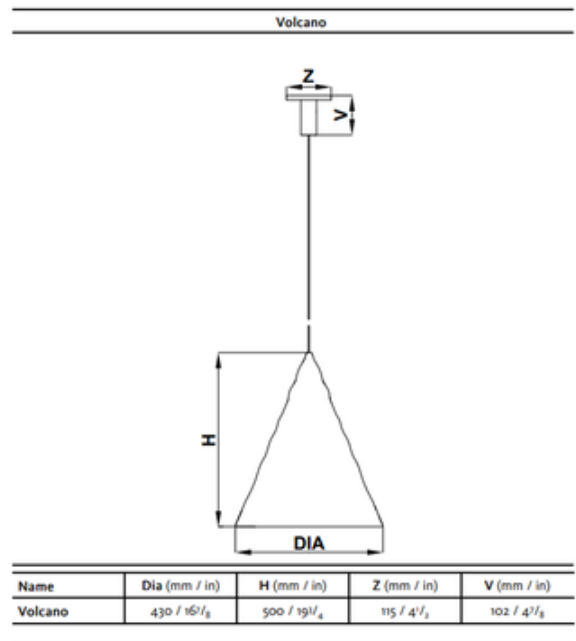

**BRAND**

Lasvit

**DESCRIPTION**

The Volcano Pendant reflects the elemental power of fire through its artisan blown-glass. The texture that covers the Volcano resembles the landscape around volcanoes where lava cools down and hardens. Once illuminated, the pendant shines with sculptural vibrance that brings contemporary appeal. Place the Volcano over the dining table to elevate your interior's ambience. Shade available in Clear with a White canopy or Smoke with a Black canopy. UL listed. Made in the Czech Republic.

<b>SHADE COLOR</b>	Smoke
<b>BODY FINISH</b>	Black
<b>WATTAGE</b>	3W
<b>DIMMER</b>	N/A
<b>DIMENSIONS</b>	17"W x 20"H
<b>BULB INCLUDED</b>	
<b>LAMP</b>	1 x Edison Globe/Medium (E26)/3W/120V LED

*Technical Information*

<b>LUMINOUS FLUX</b>	240 lumens
<b>LUMENS/WATT</b>	80.00
<b>LAMP COLOR</b>	2700K
<b>COLOR RENDERING</b>	95 CRI

**SPEC #** LAS1009695

COMPANY	PROJECT	FIXTURE TYPE	APPROVED BY	DATE