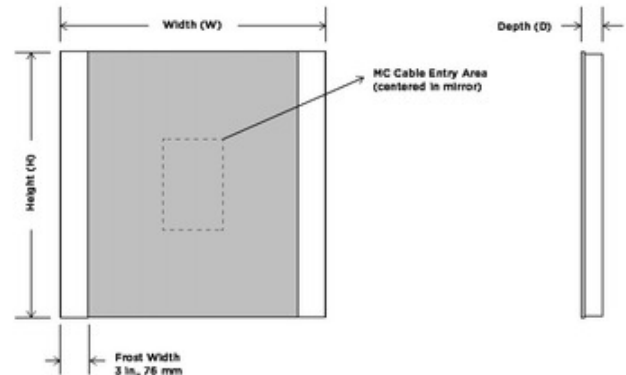

COMPANY	PROJECT	FIXTURE TYPE	APPROVED BY	DATE