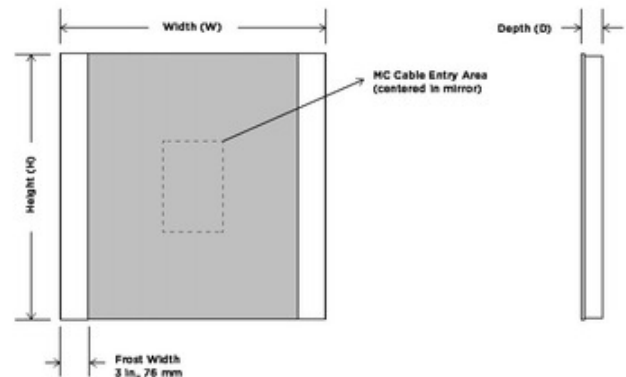

COMPANY

PROJECT

FIXTURE TYPE

APPROVED BY

DATE