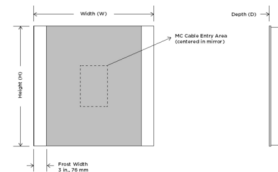

Description

The Novo Lighted Mirror provides forward facing task lighting with a soft halo of light glowing around the perimeter of the mirror. Diffusers on the outside provide for a softer glow. Corrosion resistant DuraMirror glass. Can be controlled by an on/off switch or forward-phase dimming switch, sold separately. Note: The Novo mirror must be installed in the W x H (width x height) orientation as listed; it cannot be installed in any other direction.

Shown in frosted

Specifications

COLOR	Frosted
BODY FINISH	N/A
WATTAGE	104W
DIMMER	Standard 120V
DIMENSIONS	36"W x 36"H x 1.75"D
INTEGRATED LED MODULE	2 x LED/52W/120V LED
COUNTRY OF ORIGIN	United States

Technical Information

LAMP LIFE	52000 hours
COLOR RENDERING	90 CRI
LAMP COLOR	3000K
LUMENS/WATT	76.15
LUMINOUS FLUX	3960 lumens

Base Model*	Dimensions	Initial Lumens/Picture	Power Requirements
NOV-2436	24"W x 36"H x 1.75"D (610mm x 914mm x 44mm)	3,960	120/240 VAC, 52W
NOV-3636	36"W x 36"H x 1.75"D (914mm x 914mm x 44mm)	3,960	120/240 VAC, 52W
NOV-4836	48"W x 36"H x 1.75"D (1219mm x 914mm x 44mm)	3,960	120/240 VAC, 52W