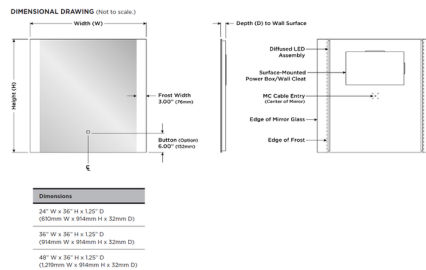

Description

The Novo Lighted Mirror provides forward facing task lighting with a soft halo of light glowing around the perimeter of the mirror. Diffusers on the outside provide for a softer glow. Corrosion resistant DuraMirror glass. Can be controlled by an on/off switch or forward-phase dimming switch, sold separately. Note: The Novo mirror must be installed in the W x H (width x height) orientation as listed; it cannot be installed in any other direction.

Shown in frosted

Specifications

COLOR	Frosted
BODY FINISH	N/A
WATTAGE	114W
DIMMER	Standard 120V
DIMENSIONS	36"W x 36"H x 1.75"D
INTEGRATED LED MODULE	2 x LED/57W/120V LED
COUNTRY OF ORIGIN	United States

Technical Information

LAMP LIFE	52000 hours
COLOR RENDERING	90 CRI
LAMP COLOR	3000K
LUMENS/WATT	131.02
LUMINOUS FLUX	7468 lumens

CLICK TO VIEW PRODUCT

Notes: