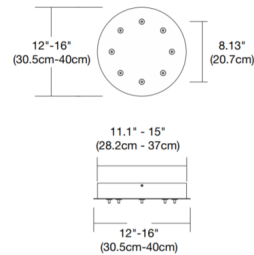

Description

Cirrus MIYO Multi-Light Canopy is available in a 12 inch diameter option with 4, 6 or 8 ports, or a 16 inch diameter option with 10, 12, 14 or 18 ports (2 ports per channel required for 2, 3, 4, 5, 6, 7 and 9-light compositions). Available in Satin Nickel, Satin Black, Chrome or White finish. ETL listed. Required channels and 24VDC power supply sold separately.

Shown in satin nickel

- | | | | |
|---------------------|-------------------------------|-----------|--------------|
| GJR-12RD-4P | 12 inch round, 4 port canopy | BK | Satin Black |
| GJR-12RD-6P | 12 inch round, 6 port canopy | CH | Chrome |
| GJR-12RD-8P | 12 inch round, 8 port canopy | SN | Satin Nickel |
| GJR-12RD-10P | 12 inch round, 10 port canopy | WH | White |
| GJR-16RD-12P | 16 inch round, 12 port canopy | | |
| GJR-16RD-14P | 16 inch round, 14 port canopy | | |
| GJR-16RD-18P | 16 inch round, 18 port canopy | | |

Specifications

COLOR	N/A
BODY FINISH	Satin Nickel
WATTAGE	N/A
DIMMER	N/A
DIMENSIONS	12"W x 2"H
BULB	N/A

CLICK TO VIEW PRODUCT

Notes: