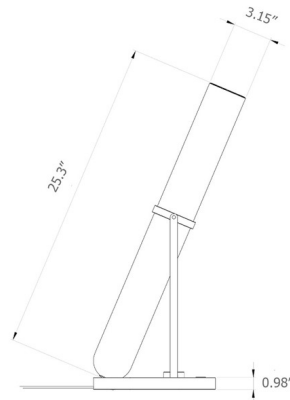

Shown in black / gold

CLICK TO VIEW PRODUCT

Notes: