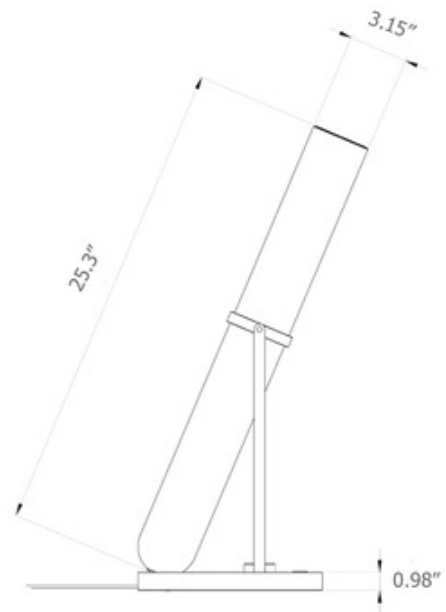

Shown in: Black / Gold

SHADE COLOR	Gold
BODY FINISH	Black
WATTAGE	12.4W
DIMMER	Included
DIMENSIONS	5.9"W x 27.5"H x 9.85"D
INTEGRATED LED MODULE	
LAMP	1 x LED/12.4W/120V LED
<i>Technical Information</i>	
LUMINOUS FLUX	1240 lumens
LUMENS/WATT	100.00
LAMP COLOR	2700K
PRODUCT DIMENSIONS	Cord Length: 82.68"
SPEC #	DCW1010519