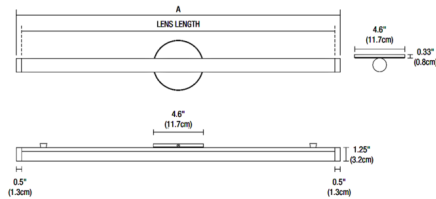

### Description

The Pipeline 2 Warm Dim LED Vanity with Center Feed features a tubular diffused white lens and a floating canopy that can be installed at any point along the length of the fixture to accommodate off-center junction boxes. Available in a variety of finishes, Warm Dim 2700K-2000K (27D) or 3000K-2000K (30D) color temperature options, 5 LED watts per foot, and lengths from 9 to 120 inches. Unlike standard LEDs, Warm Dim LEDs are designed to shift to a warmer color temperature as they are dimmed, replicating the effects of incandescent and halogen light sources. Includes a 120V-24VDC Universal power supply (dimmable ELV/TRIAC/0-10V) which fits inside junction box. ETL listed. Suitable for damp locations. 5 year pro-rated warranty. Product is built to order.

### Specifications

COLOR . . . . . White  
 BODY FINISH . . . . . Satin Nickel  
 WATTAGE . . . . . 10W  
 DIMMER . . . . . Low Voltage Electronic  
 DIMENSIONS . . . . . 24"L x 4.6"H x 1.61"D  
 INTEGRATED LED MODULE . . . . . 2 x LED/5W/120V LED

Shown in satin nickel / white

WARM DIM (27D & 30D)				
Ordering Code Example	Lens Length	Overall Length Dimension 'A'	Total Wattage (5W)	Total Lumens 3000K (5W)
12	12	13	5	618
15	15	16	6.5	764
18	18	19	7.5	917
24	24	25	10	1223
36	36	37	15	1835
48	48	49	20	2447
60	60	61	25	3059
72	72	73	30	3670
96	96	97	40	4894
120	120	121	50	6118