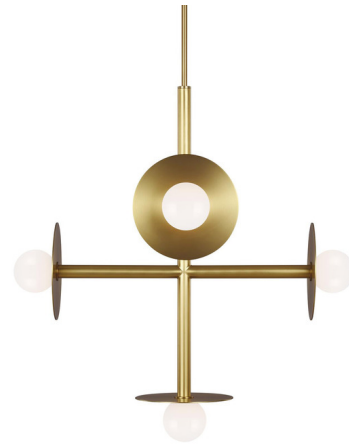

Lightology

lightology.com
866-954-4489
04-22-26

Project: _____

Company: _____

Location: _____ Fixture Type: _____

SPEC #: **VCS1010603**

Approved On: _____ Approved By: _____

Nodes Chandelier By Visual Comfort Studio

Description

The Nodes Chandelier blends simple forms into a design that's both minimal and striking. Warm light glows from each glass globe, paired with sleek steel discs that help reflect light outward. Canopy: 4.875 inch diameter.

Shown in burnished brass / milk white

Specifications

COLOR Milk White
BODY FINISH Burnished Brass
WATTAGE 22.5W
DIMMER Standard 120V
DIMENSIONS 27.25"W x 28.75"H
BULB NOT INCLUDED 5 x JCD/G9/4.5W/120V LED
COUNTRY OF ORIGIN China

Technical Information

PRODUCT DIMENSIONS Downrods: One 6" and Four 12" Included

CLICK TO VIEW PRODUCT

Notes: