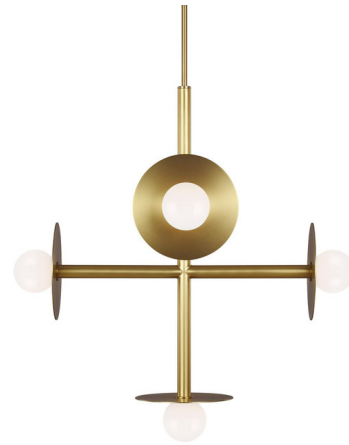

Lightology

lightology.com
866-954-4489
07-01-26

Project: _____

Company: _____

Location: _____ Fixture Type: _____

SPEC #: **VCS1010603**

Approved On: _____ Approved By: _____

Nodes Chandelier

By Visual Comfort Studio

Description

The Nodes Chandelier blends simple forms into a design that's both minimal and striking. Warm light glows from each glass globe, paired with sleek steel discs that help reflect light outward. Canopy: 4.875 inch diameter.

Shown in burnished brass / milk white

Specifications

COLOR Milk White
BODY FINISH Burnished Brass
WATTAGE 22.5W
DIMMER Standard 120V
DIMENSIONS 27.25"W x 28.75"H
BULB NOT INCLUDED 5 x JCD/G9/4.5W/120V LED
COUNTRY OF ORIGIN China

Technical Information

PRODUCT DIMENSIONS Downrods: One 6" and Four 12" Included

CLICK TO VIEW PRODUCT

Notes: