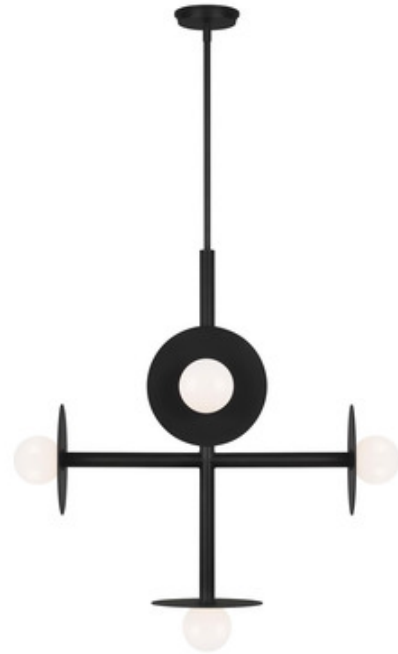

DESIGNER

Kelly Wearstler

BRAND

Visual Comfort Studio

DESCRIPTION

The Nodes Chandelier adds a clean simple look to your interior space. The steel frame holds smooth hand blown glass globes, casting warm shadows across your room. Canopy: 4.875 inch diameter.

Shown in: Midnight Black / Milk White

SHADE COLOR	Milk White
BODY FINISH	Midnight Black
WATTAGE	22.5W
DIMMER	Standard 120V
DIMENSIONS	27.25"W x 28.75"H
BULB NOT INCLUDED	
LAMP	5 x JCD/G9/4.5W/120V LED

SPEC # VCS1010604