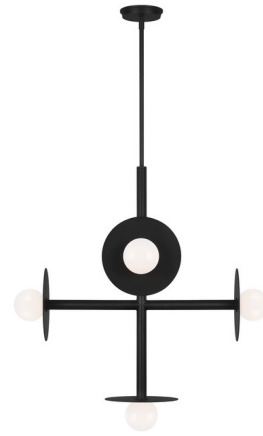

Lightology

lightology.com
866-954-4489
07-07-26

Project: _____

Company: _____

Location: _____ Fixture Type: _____

SPEC #: **VCS1010604**

Approved On: _____ Approved By: _____

Nodes Chandelier

By Visual Comfort Studio

Description

The Nodes Chandelier blends simple forms into a design that's both minimal and striking. Warm light glows from each glass globe, paired with sleek steel discs that help reflect light outward. Canopy: 4.875 inch diameter.

Shown in midnight black / milk white

Specifications

COLOR	Milk White
BODY FINISH	Midnight Black
WATTAGE	22.5W
DIMMER	Standard 120V
DIMENSIONS	27.25"W x 28.75"H
BULB NOT INCLUDED	5 x JCD/G9/4.5W/120V LED
COUNTRY OF ORIGIN	China