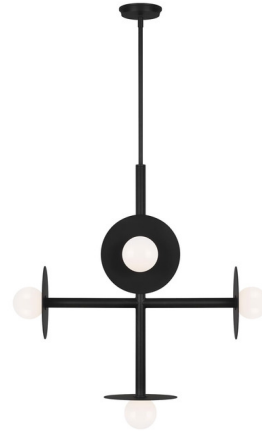

Lightology

lightology.com
866-954-4489
04-25-26

Project: _____

Company: _____

Location: _____ Fixture Type: _____

SPEC #: **VCS1010604**

Approved On: _____ Approved By: _____

Nodes Chandelier

By Visual Comfort Studio

Description

The Nodes Chandelier blends simple forms into a design that's both minimal and striking. Warm light glows from each glass globe, paired with sleek steel discs that help reflect light outward. Canopy: 4.875 inch diameter.

Shown in midnight black / milk white

Specifications

COLOR	Milk White
BODY FINISH	Midnight Black
WATTAGE	22.5W
DIMMER	Standard 120V
DIMENSIONS	27.25"W x 28.75"H
BULB NOT INCLUDED	5 x JCD/G9/4.5W/120V LED
COUNTRY OF ORIGIN	China