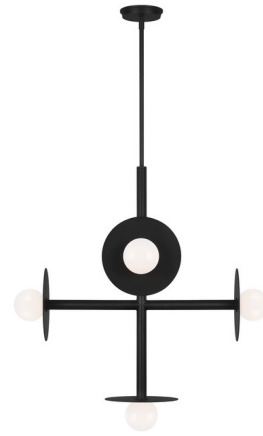

Lightology

lightology.com
866-954-4489
07-07-26

Project: _____

Company: _____

Location: _____ Fixture Type: _____

SPEC #: **VCS1010604**

Approved On: _____ Approved By: _____

Nodes Chandelier

By Visual Comfort Studio

Description

The Nodes Chandelier blends simple forms into a design that's both minimal and striking. Warm light glows from each glass globe, paired with sleek steel discs that help reflect light outward. Canopy: 4.875 inch diameter.

Shown in midnight black / milk white

Specifications

COLOR Milk White
BODY FINISH Midnight Black
WATTAGE 22.5W
DIMMER Standard 120V
DIMENSIONS 27.25"W x 28.75"H
BULB NOT INCLUDED 5 x JCD/G9/4.5W/120V LED
COUNTRY OF ORIGIN China