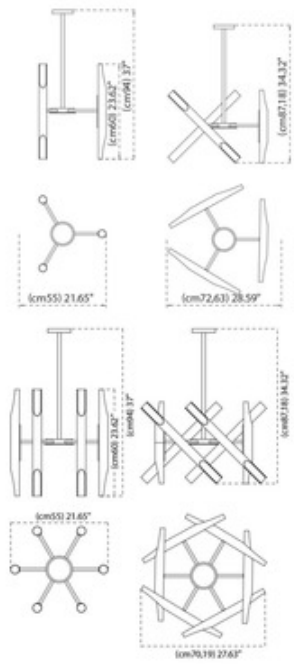

Technical Information

LUMINOUS FLUX	5220 lumens
LUMENS/WATT	696.00
LAMP COLOR	3000K

SPEC # RIC1010615

COMPANY	PROJECT	FIXTURE TYPE	APPROVED BY	DATE