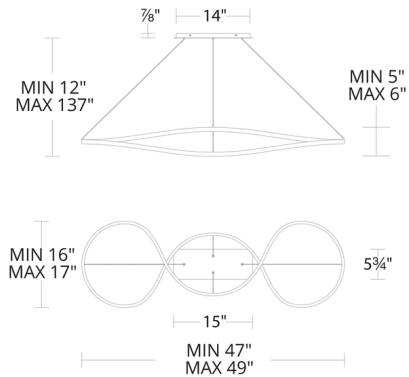

Shown in black / white

PD-83148

CLICK TO VIEW PRODUCT

Notes: