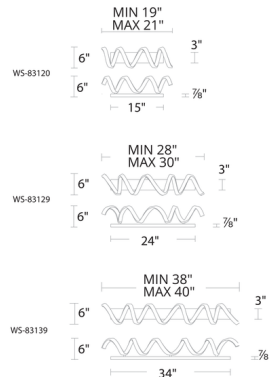

### Description

The Marques Bathroom Vanity Light features a spiraling Aluminum bar with a recessed silicone diffuser providing a 360 degree illumination. Available in a Black or Titanium finish. Includes a conversion plate to accommodate 4in junction box. Driver is concealed within the canopy. Can be mounted on wall in all orientations. 90 CRI. Title 24 compliant. ETL listed for Damp location.

### Specifications

COLOR	White
BODY FINISH	Black
WATTAGE	15W
DIMMER	Low Voltage Electronic
DIMENSIONS	20"W x 6"H x 6"D
INTEGRATED LED MODULE	LED/15W/120-277V LED
COUNTRY OF ORIGIN	China

### Technical Information

LAMP LIFE	50000 hours
BEAM SPREAD	Flood
COLOR RENDERING	90 CRI
LAMP COLOR	3000K
LUMENS/WATT	46.07
LUMINOUS FLUX	691 lumens

Shown in black / white

CLICK TO VIEW PRODUCT

Notes: