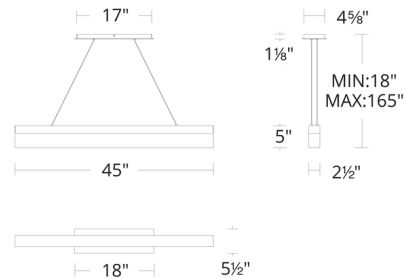

Specifications

COLOR	Clear
BODY FINISH	Brushed Aluminum
WATTAGE	33W
DIMMER	Low Voltage Electronic
DIMENSIONS	45"L x 5.5"W x 5"H
INTEGRATED LED MODULE	LED/33W/120-277V LED
COUNTRY OF ORIGIN	China

Technical Information

PRODUCT DIMENSIONS	Cable Length: 13in to 160in
LAMP LIFE	50000 hours
BEAM SPREAD	Flood
COLOR RENDERING	90 CRI
LAMP COLOR	3000K
LUMENS/WATT	83.58
LUMINOUS FLUX	2758 lumens

Shown in brushed aluminum / clear