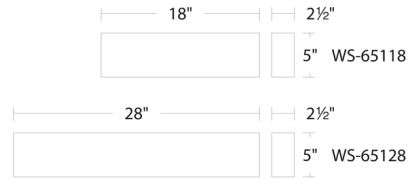

Description

The Museo Bathroom Vanity Light features an Aluminum body, an etched Acrylic diffuser, and a Faux Alabaster enclosure. Provides up and down lighting. Includes a driver concealed within the canopy. Can be mounted on wall in all orientations. Available in two sizes. 90 CRI. Title 24 Compliant. ADA compliant. ETL listed for Damp location.

Specifications

COLOR	Alabaster
BODY FINISH	White
WATTAGE	17W
DIMMER	Low Voltage Electronic
DIMENSIONS	18"W x 5"H x 2.5"D
INTEGRATED LED MODULE	LED/17W/120-277V LED
COUNTRY OF ORIGIN	China

Technical Information

PRODUCT DIMENSIONS	Mounting Backplate: 4.25in X 16.5in
LAMP LIFE	54000 hours
BEAM SPREAD	Flood
COLOR RENDERING	90 CRI
LAMP COLOR	3000K
LUMENS/WATT	67.06
LUMINOUS FLUX	1140 lumens

Shown in white / alabaster