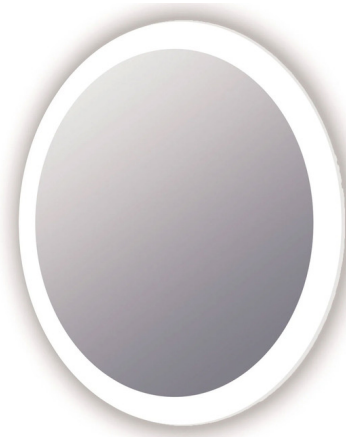

## Trinity Lighted Mirror By Electric Mirror

### Description

The Trinity Lighted Mirror provides forward facing task lighting with a soft halo of light glowing around the perimeter of the mirror. Diffusers on the outside provide for a softer glow. Corrosion resistant OmegaMirror glass. Forward phase wall switch dimming technology.

Shown in frosted

**Dimensions**  
30" DIA x 1.25" D  
(762mm DIA x 32mm D)