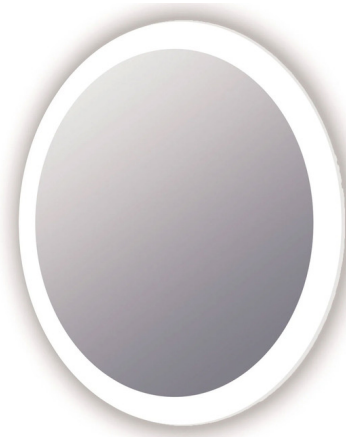

Lightology

lightology.com
866-954-4489
06-10-26

Project: _____
 Company: _____
 Location: _____ Fixture Type: _____
 SPEC #: **EMR101075**
 Approved On: _____ Approved By: _____

Trinity Lighted Mirror By Electric Mirror

Description

The Trinity Lighted Mirror provides forward facing task lighting with a soft halo of light glowing around the perimeter of the mirror. Diffusers on the outside provide for a softer glow. Corrosion resistant OmegaMirror glass. Forward phase wall switch dimming technology.

Shown in frosted

Dimensions
30" DIA x 1.25" D
(762mm DIA x 32mm D)

Specifications

COLOR	Frosted
BODY FINISH	N/A
WATTAGE	58W
DIMMER	Standard 120V
DIMENSIONS	30"W x 30"H x 1.75"D
INTEGRATED LED MODULE	1 x LED/58W/120-277V LED
COUNTRY OF ORIGIN	United States

Technical Information

COLOR RENDERING	90 CRI
LAMP COLOR	3000K
LUMENS/WATT	131.64
LUMINOUS FLUX	7635 lumens

CLICK TO VIEW PRODUCT

Notes: