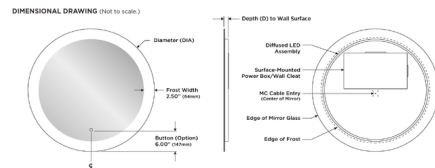

Shown in frosted

**Dimensions**  
30" DIA x 1.25" D  
(762mm DIA x 32mm D)

### Specifications

COLOR	Frosted
BODY FINISH	N/A
WATTAGE	58W
DIMMER	Standard 120V
DIMENSIONS	30"W x 30"H x 1.75"D
INTEGRATED LED MODULE	1 x LED/58W/120-277V LED
COUNTRY OF ORIGIN	United States