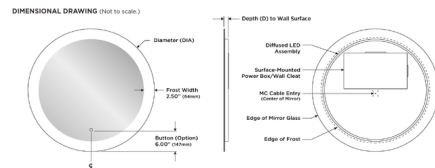

Dimensions
30" DIA x 1.25" D
(762mm DIA x 32mm D)

Specifications

COLOR	Frosted
BODY FINISH	N/A
WATTAGE	58W
DIMMER	Standard 120V
DIMENSIONS	30"W x 30"H x 1.75"D
INTEGRATED LED MODULE	1 x LED/58W/120-277V LED
COUNTRY OF ORIGIN	United States