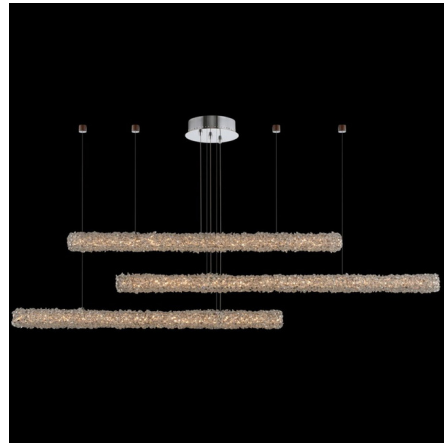

## Lina Triple Linear Chandelier

By Allegri

### Description

In the Lina Linear Chandelier, simple silhouettes are delicately and intricately wrapped in Firenze crystal strands for a look that's glamorous without being flashy. Lit from within, the crystals glow, providing beautiful ambient light perfect for just about any room in the home.

Shown in polished chrome / firenze clear

### Specifications

COLOR . . . . . Firenze Clear  
BODY FINISH . . . . . Polished Chrome  
WATTAGE . . . . . 183W  
DIMMER . . . . . Low Voltage Electronic  
DIMENSIONS . . . . . 60"L x 8"W x 2"H  
INTEGRATED LED MODULE . . . . . 3 x LED/61W/120V LED  
COUNTRY OF ORIGIN . . . . . China