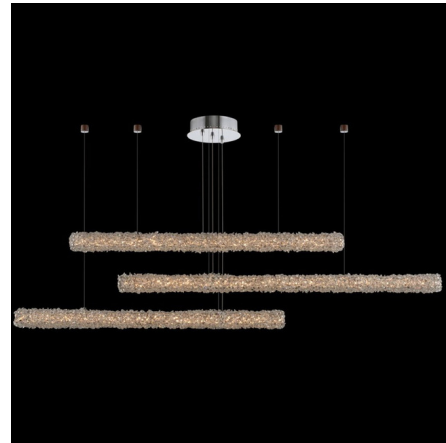

Lightology

lightology.com
866-954-4489
04-25-26

Project: _____

Company: _____

Location: _____ Fixture Type: _____

SPEC #: **AGR1010817**

Approved On: _____ Approved By: _____

Lina Triple Linear Chandelier

By Allegri

Description

In the Lina Linear Chandelier, simple silhouettes are delicately and intricately wrapped in Firenze crystal strands for a look that's glamorous without being flashy. Lit from within, the crystals glow, providing beautiful ambient light perfect for just about any room in the home.

Shown in polished chrome / firenze clear

Specifications

COLOR Firenze Clear
BODY FINISH Polished Chrome
WATTAGE 183W
DIMMER Low Voltage Electronic
DIMENSIONS 60"L x 8"W x 2"H
INTEGRATED LED MODULE 3 x LED/61W/120V LED
COUNTRY OF ORIGIN China

Technical Information

PRODUCT DIMENSIONS Adjustable Cable Lengths: 168"
COLOR RENDERING 80 CRI
LAMP COLOR 2700K
LUMENS/WATT 90.00
LUMINOUS FLUX 5490 lumens

CLICK TO VIEW PRODUCT

Notes: