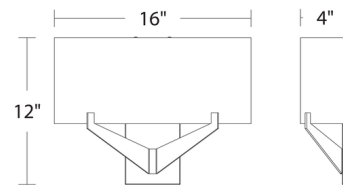

WS-47108

CLICK TO VIEW PRODUCT

Notes: