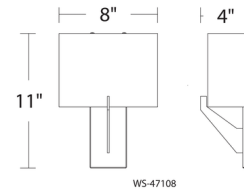

### Description

The Fitzgerald Wall Sconce features an Aluminum body and a Fabric shade. Includes a top and bottom etched Acrylic diffuser. Available in a Black, Aged Brass or Brushed Nickel finish. Color temperature options: 2700K, 3000K, or 3500K. Available in two sizes. Small size backplate: 5.25in W X 4.13in H. Large size backplate: 4.13in W X 4.13in H. 90 CRI. Title 24 compliant. ADA compliant. ETL listed.

### Specifications

COLOR	Clear
BODY FINISH	Black
WATTAGE	13W
DIMMER	Low Voltage Electronic
DIMENSIONS	8"W x 11"H x 4"D
INTEGRATED LED MODULE	LED/13W/120V LED