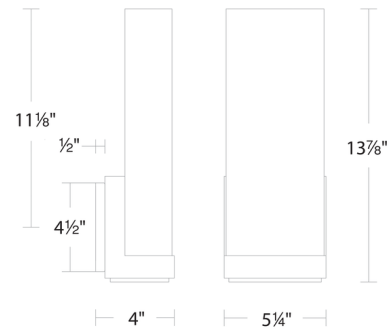

Lightology

lightology.com
866-954-4489
07-06-26

Project: _____

Company: _____

Location: _____ Fixture Type: _____

SPEC #: **WAC1010847**

Approved On: _____ Approved By: _____

Coltrane Wall Sconce By WAC Lighting

Description

The Coltrane Wall Sconce features Aluminum hardware and a rectangular prism Glass diffuser. Includes a Silk screen mitered tempered glass diffuser on the top and a frosted Glass diffuser on the bottom. Provides front and downlight illumination. Available in a Black or Aged Brass finish at 2700K, 3000k, or 3500K. Driver concealed within the canopy. 90 CRI. Title 24 compliant. ADA compliant. ETL listed for Damp location.

Specifications

COLOR . . . . . White
BODY FINISH . . . . . Black
WATTAGE 13W
DIMMER . . . . . Low Voltage Electronic
DIMENSIONS . . . . . 5.25"W x 13.88"H x 4"D
INTEGRATED LED MODULE . . . . . LED/13W/120-277V LED

Technical Information

LAMP LIFE . . . . . 60000 hours
BEAM SPREAD . . . . . Flood
COLOR RENDERING . . . . . 90 CRI
LAMP COLOR 2700K
LUMENS/WATT 82.77
LUMINOUS FLUX . . . . . 1076 lumens

Shown in black / white

CLICK TO VIEW PRODUCT

Notes: