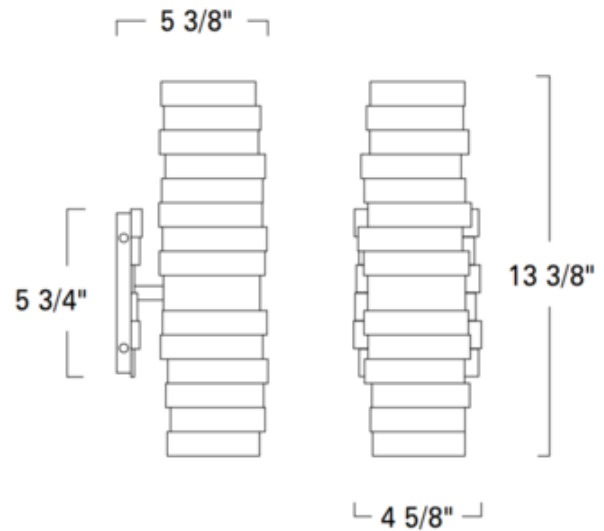

BRAND

Norwell Lighting

DESCRIPTION

The Murano Wall Sconce features two Clear Ice glass shades with a textured backplate and structure in Chrome, Matte Black or Satin Brass finish. Top glass: 7 in H X 3.63 in. Bottom glass: 5.25 in H x 3.63 in. UL listed for damp locations.

Shown in: Satin Brass / Clear

SHADE COLOR	Clear
BODY FINISH	Satin Brass
WATTAGE	16W
DIMMER	Standard 120V
DIMENSIONS	4.63"W x 13.38"H x 5.38"D
BULB NOT INCLUDED	
LAMP	2 x T10/Medium (E26)/8W/120V LED 2 x T10/Medium (E26)/120V Incandescent

SPEC # NRW1010858

COMPANY	PROJECT	FIXTURE TYPE	APPROVED BY	DATE