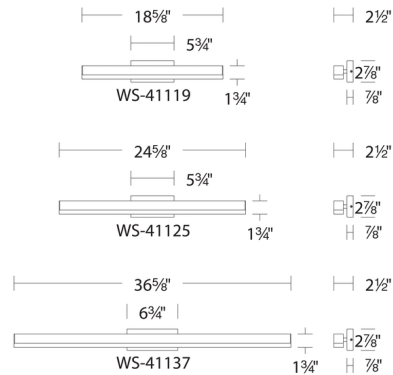

### Description

The Styx Color-Select Bathroom Vanity Light features an Aluminum body and an etched Acrylic diffuser. Available in three sizes with a switch for selectable color temperature: 2700K/3000K/3500K. Provides one-directional light. Includes a conversion plate to accommodate a 4 inch junction box and a driver concealed within the canopy. Can be mounted on wall in all orientations.

### Specifications

COLOR	Clear
BODY FINISH	Brushed Aluminum
WATTAGE	16W
DIMMER	Low Voltage Electronic
DIMENSIONS	18.63"W x 2.88"H x 2.5"D
INTEGRATED LED MODULE	LED/16W/120-277V LED
COUNTRY OF ORIGIN	China

### Technical Information

LAMP LIFE	50000 hours
BEAM SPREAD	Flood
COLOR RENDERING	.90 CRI
LAMP COLOR	.CCT Select
LUMENS/WATT	43.00
LUMINOUS FLUX	688 lumens

Shown in brushed aluminum / clear

CLICK TO VIEW PRODUCT