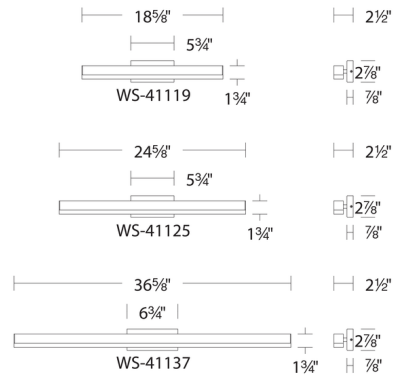

Description

The Styx Color-Select Bathroom Vanity Light features an Aluminum body and an etched Acrylic diffuser. Available in three sizes with a switch for selectable color temperature: 2700K/3000K/3500K. Provides one-directional light. Includes a conversion plate to accommodate a 4 inch junction box and a driver concealed within the canopy. Can be mounted on wall in all orientations.

Specifications

COLOR	Clear
BODY FINISH	Brushed Aluminum
WATTAGE	16W
DIMMER	Low Voltage Electronic
DIMENSIONS	18.63"W x 2.88"H x 2.5"D
INTEGRATED LED MODULE	LED/16W/120-277V LED
COUNTRY OF ORIGIN	China

Technical Information

LAMP LIFE	50000 hours
BEAM SPREAD	Flood
COLOR RENDERING	.90 CRI
LAMP COLOR	.CCT Select
LUMENS/WATT	43.00
LUMINOUS FLUX	688 lumens

Shown in brushed aluminum / clear

CLICK TO VIEW PRODUCT

Notes: