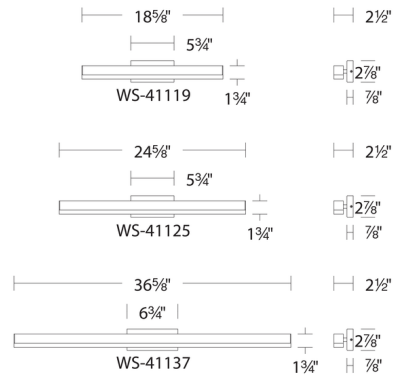

Description

The Styx Color-Select Bathroom Vanity Light features an Aluminum body and an etched Acrylic diffuser. Available in three sizes with a switch for selectable color temperature: 2700K/3000K/3500K. Provides one-directional light. Includes a conversion plate to accommodate a 4 inch junction box and a driver concealed within the canopy. Can be mounted on wall in all orientations.

Specifications

COLOR	Clear
BODY FINISH	Black
WATTAGE	16W
DIMMER	Low Voltage Electronic
DIMENSIONS	18.63"W x 2.88"H x 2.5"D
INTEGRATED LED MODULE	LED/16W/120-277V LED
COUNTRY OF ORIGIN	China

Technical Information

LAMP LIFE	50000 hours
BEAM SPREAD	Flood
COLOR RENDERING	.90 CRI
LAMP COLOR	.CCT Select
LUMENS/WATT	43.00
LUMINOUS FLUX	688 lumens

Shown in black / clear

CLICK TO VIEW PRODUCT

Notes: