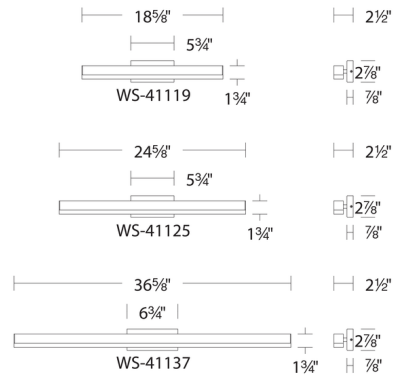

### Description

The Styx Color-Select Bathroom Vanity Light features an Aluminum body and an etched Acrylic diffuser. Available in three sizes with a switch for selectable color temperature: 2700K/3000K/3500K. Provides one-directional light. Includes a conversion plate to accommodate a 4 inch junction box and a driver concealed within the canopy. Can be mounted on wall in all orientations.

### Specifications

COLOR	Clear
BODY FINISH	Black
WATTAGE	19W
DIMMER	Low Voltage Electronic
DIMENSIONS	24.63"W x 2.88"H x 2.5"D
INTEGRATED LED MODULE	LED/19W/120-277V LED
COUNTRY OF ORIGIN	China

### Technical Information

LAMP LIFE	50000 hours
BEAM SPREAD	Flood
COLOR RENDERING	.90 CRI
LAMP COLOR	.CCT Select
LUMENS/WATT	43.37
LUMINOUS FLUX	824 lumens

Shown in black / clear

CLICK TO VIEW PRODUCT

Notes: