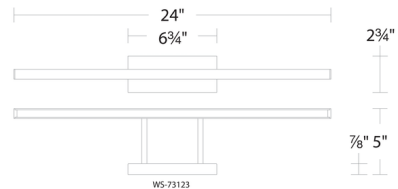

Lightology

lightology.com
866-954-4489
05-24-26

Project: _____

Company: _____

Location: _____ Fixture Type: _____

SPEC #: **WAC1010865**

Approved On: _____ Approved By: _____

Parallax Bathroom Vanity Light By WAC Lighting

Description

The Parallax Bathroom Vanity Light features an Aluminum body and a polycarbonate diffuser. Can be mounted vertically or horizontally. Conversion plate included to accommodate a 4 inch junction box. Note: Fixture will be preset at selected color temperature but can be toggled between 2700K, 3000K, or 3500K prior to installation via a CCT-select switch in the canopy.

Specifications

COLOR . . . . . White
BODY FINISH . . . . . Chrome
WATTAGE 6W
DIMMER . . . . . Low Voltage Electronic
DIMENSIONS . . . . . 18"W x 2.75"H x 5"D
INTEGRATED LED MODULE . . . . . LED/6W/120V LED

Technical Information

LAMP LIFE . . . . . 54000 hours
BEAM SPREAD . . . . . Flood
COLOR RENDERING . . . . . 90 CRI
LAMP COLOR . . . . . CCT Select
LUMENS/WATT 28.83
LUMINOUS FLUX . . . . . 173 lumens

Shown in chrome / white

CLICK TO VIEW PRODUCT

Notes: