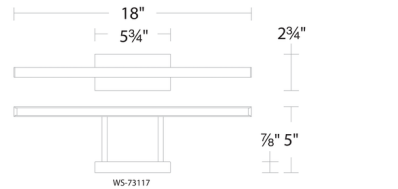

Lightology

lightology.com
866-954-4489
05-24-26

Project: _____

Company: _____

Location: _____ Fixture Type: _____

SPEC #: **WAC1010865**

Approved On: _____ Approved By: _____

Parallax Bathroom Vanity Light By WAC Lighting

Description

The Parallax Bathroom Vanity Light features an Aluminum body and a polycarbonate diffuser. Can be mounted vertically or horizontally. Conversion plate included to accommodate a 4 inch junction box. Note: Fixture will be preset at selected color temperature but can be toggled between 2700K, 3000K, or 3500K prior to installation via a CCT-select switch in the canopy.

Specifications

COLOR . . . . . White
BODY FINISH . . . . . Chrome
WATTAGE 6W
DIMMER . . . . . Low Voltage Electronic
DIMENSIONS . . . . . 18"W x 2.75"H x 5"D
INTEGRATED LED MODULE . . . . . LED/6W/120V LED

Technical Information

LAMP LIFE . . . . . 54000 hours
BEAM SPREAD . . . . . Flood
COLOR RENDERING . . . . . 90 CRI
LAMP COLOR . . . . . CCT Select
LUMENS/WATT 28.83
LUMINOUS FLUX . . . . . 173 lumens

Shown in chrome / white

CLICK TO VIEW PRODUCT

Notes: