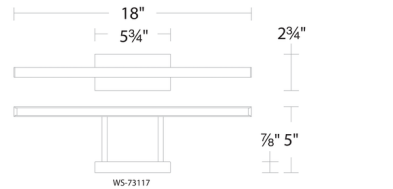

Lightology

lightology.com
866-954-4489
04-09-26

Project: _____

Company: _____

Location: _____ Fixture Type: _____

SPEC #: **WAC1010865**

Approved On: _____ Approved By: _____

Parallax Bathroom Vanity Light By WAC Lighting

Description

The Parallax Bathroom Vanity Light features an Aluminum body and a polycarbonate diffuser. Can be mounted vertically or horizontally. Conversion plate included to accommodate a 4 inch junction box. Note: Fixture will be preset at selected color temperature but can be toggled between 2700K, 3000K, or 3500K prior to installation via a CCT-select switch in the canopy.

Specifications

COLOR . . . . . White
BODY FINISH . . . . . Chrome
WATTAGE 6W
DIMMER . . . . . Low Voltage Electronic
DIMENSIONS . . . . . 18"W x 2.75"H x 5"D
INTEGRATED LED MODULE . . . . . LED/6W/120V LED

Technical Information

LAMP LIFE . . . . . 54000 hours
BEAM SPREAD . . . . . Flood
COLOR RENDERING . . . . . 90 CRI
LAMP COLOR . . . . . CCT Select
LUMENS/WATT 28.83
LUMINOUS FLUX . . . . . 173 lumens

Shown in chrome / white

CLICK TO VIEW PRODUCT

Notes: