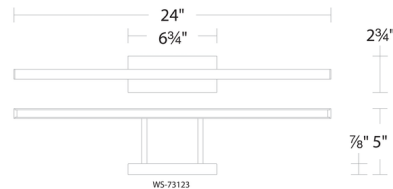

Lightology

lightology.com
866-954-4489
04-09-26

Project: _____

Company: _____

Location: _____ Fixture Type: _____

SPEC #: **WAC1010865**

Approved On: _____ Approved By: _____

Parallax Bathroom Vanity Light By WAC Lighting

Description

The Parallax Bathroom Vanity Light features an Aluminum body and a polycarbonate diffuser. Can be mounted vertically or horizontally. Conversion plate included to accommodate a 4 inch junction box. Note: Fixture will be preset at selected color temperature but can be toggled between 2700K, 3000K, or 3500K prior to installation via a CCT-select switch in the canopy.

Specifications

COLOR . . . . . White
BODY FINISH . . . . . Chrome
WATTAGE 6W
DIMMER . . . . . Low Voltage Electronic
DIMENSIONS . . . . . 18"W x 2.75"H x 5"D
INTEGRATED LED MODULE . . . . . LED/6W/120V LED

Technical Information

LAMP LIFE . . . . . 54000 hours
BEAM SPREAD . . . . . Flood
COLOR RENDERING . . . . . 90 CRI
LAMP COLOR . . . . . CCT Select
LUMENS/WATT 28.83
LUMINOUS FLUX . . . . . 173 lumens

Shown in chrome / white

CLICK TO VIEW PRODUCT

Notes: