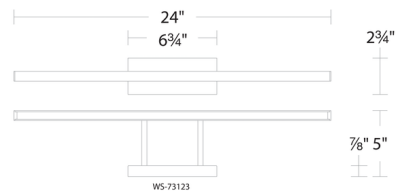

Lightology

lightology.com
866-954-4489
05-24-26

Project: _____

Company: _____

Location: _____ Fixture Type: _____

SPEC #: **WAC1010868**

Approved On: _____ Approved By: _____

Parallax Bathroom Vanity Light By WAC Lighting

Description

The Parallax Bathroom Vanity Light features an Aluminum body and a polycarbonate diffuser. Can be mounted vertically or horizontally. Conversion plate included to accommodate a 4 inch junction box. Note: Fixture will be preset at selected color temperature but can be toggled between 2700K, 3000K, or 3500K prior to installation via a CCT-select switch in the canopy.

Specifications

COLOR . . . . . White
BODY FINISH . . . . . Chrome
WATTAGE 6W
DIMMER . . . . . Low Voltage Electronic
DIMENSIONS . . . . . 18"W x 2.75"H x 5"D
INTEGRATED LED MODULE . . . . . LED/6W/120V LED
COUNTRY OF ORIGIN . . . . . China

Technical Information

LAMP LIFE . . . . . 54000 hours
BEAM SPREAD . . . . . Flood
COLOR RENDERING . . . . . 90 CRI
LAMP COLOR . . . . . CCT Select
LUMENS/WATT 28.83
LUMINOUS FLUX . . . . . 173 lumens

Shown in chrome / white

CLICK TO VIEW PRODUCT

Notes: