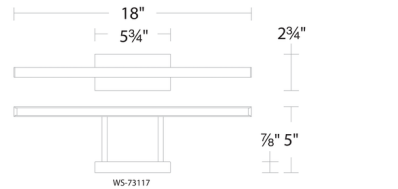

Lightology

lightology.com
866-954-4489
05-24-26

Project: _____

Company: _____

Location: _____ Fixture Type: _____

SPEC #: **WAC1010868**

Approved On: _____ Approved By: _____

Parallax Bathroom Vanity Light By WAC Lighting

Description

The Parallax Bathroom Vanity Light features an Aluminum body and a polycarbonate diffuser. Can be mounted vertically or horizontally. Conversion plate included to accommodate a 4 inch junction box. Note: Fixture will be preset at selected color temperature but can be toggled between 2700K, 3000K, or 3500K prior to installation via a CCT-select switch in the canopy.

Specifications

COLOR . . . . . White
BODY FINISH . . . . . Chrome
WATTAGE 6W
DIMMER . . . . . Low Voltage Electronic
DIMENSIONS . . . . . 18"W x 2.75"H x 5"D
INTEGRATED LED MODULE . . . . . LED/6W/120V LED
COUNTRY OF ORIGIN . . . . . China

Technical Information

LAMP LIFE . . . . . 54000 hours
BEAM SPREAD . . . . . Flood
COLOR RENDERING . . . . . 90 CRI
LAMP COLOR . . . . . CCT Select
LUMENS/WATT 28.83
LUMINOUS FLUX . . . . . 173 lumens

Shown in chrome / white

CLICK TO VIEW PRODUCT

Notes: