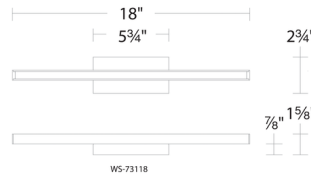

Description

The Parallax 3-CCT Wall Sconce features an Aluminum body and a Polycarbonate diffuser. Available in a Black, Brushed Nickel, and Chrome finish. Includes a switch for color selectable temperatures: 2700K, 3000K, 3500K. Can be mounted vertically or horizontally. Conversion plate included to accommodate a 4in junction box. Fixture is available in two sizes. Small conversion plate: 2.38in X 5.38in. Large conversion plate: 2.38in X 6.38in. 90 CRI. Title 24 compliant. ADA compliant. ETL listed for Damp location.

Specifications

COLOR	White
BODY FINISH	Black
WATTAGE	6W
DIMMER	Low Voltage Electronic
DIMENSIONS	18"W x 2.75"H x 1.625"D
INTEGRATED LED MODULE	LED/6W/120V LED
COUNTRY OF ORIGIN	China

Technical Information

LAMP LIFE	54000 hours
BEAM SPREAD	Flood
COLOR RENDERING	90 CRI
LAMP COLOR	CCT Select
LUMENS/WATT	28.83
LUMINOUS FLUX	173 lumens

Shown in black / white

CLICK TO VIEW PRODUCT

Notes: