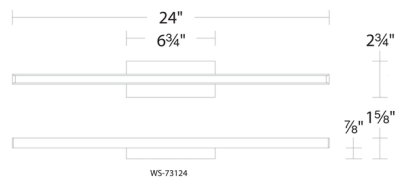

Description

The Parallax 3-CCT Wall Sconce features an Aluminum body and a Polycarbonate diffuser. Available in a Black, Brushed Nickel, and Chrome finish. Includes a switch for color selectable temperatures: 2700K, 3000K, 3500K. Can be mounted vertically or horizontally. Conversion plate included to accommodate a 4in junction box. Fixture is available in two sizes. Small conversion plate: 2.38in X 5.38in. Large conversion plate: 2.38in X 6.38in. 90 CRI. Title 24 compliant. ADA compliant. ETL listed for Damp location.

Specifications

COLOR	White
BODY FINISH	Black
WATTAGE	6W
DIMMER	Low Voltage Electronic
DIMENSIONS	18"W x 2.75"H x 1.625"D
INTEGRATED LED MODULE	LED/6W/120V LED
COUNTRY OF ORIGIN	China

Technical Information

LAMP LIFE	54000 hours
BEAM SPREAD	Flood
COLOR RENDERING	90 CRI
LAMP COLOR	CCT Select
LUMENS/WATT	28.83
LUMINOUS FLUX	173 lumens

Shown in black / white

CLICK TO VIEW PRODUCT

Notes: