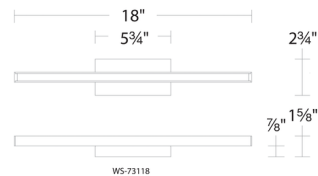

Description

The Parallax 3-CCT Wall Sconce features an Aluminum body and a Polycarbonate diffuser. Available in a Black, Brushed Nickel, and Chrome finish. Includes a switch for color selectable temperatures: 2700K, 3000K, 3500K. Can be mounted vertically or horizontally. Conversion plate included to accommodate a 4in junction box. Fixture is available in two sizes. Small conversion plate: 2.38in X 5.38in. Large conversion plate: 2.38in X 6.38in. 90 CRI. Title 24 compliant. ADA compliant. ETL listed for Damp location.

Specifications

COLOR	White
BODY FINISH	Black
WATTAGE	6W
DIMMER	Low Voltage Electronic
DIMENSIONS	18"W x 2.75"H x 1.625"D
INTEGRATED LED MODULE	LED/6W/120V LED
COUNTRY OF ORIGIN	China

Technical Information

LAMP LIFE	54000 hours
BEAM SPREAD	Flood
COLOR RENDERING	90 CRI
LAMP COLOR	CCT Select
LUMENS/WATT	28.83
LUMINOUS FLUX	173 lumens

Shown in black / white

CLICK TO VIEW PRODUCT

Notes: