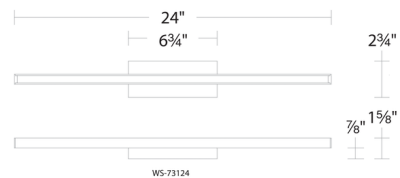

Description

The Parallax 3-CCT Wall Sconce features an Aluminum body and a Polycarbonate diffuser. Available in a Black, Brushed Nickel, and Chrome finish. Includes a switch for color selectable temperatures: 2700K, 3000K, 3500K. Can be mounted vertically or horizontally. Conversion plate included to accommodate a 4in junction box. Fixture is available in two sizes. Small conversion plate: 2.38in X 5.38in. Large conversion plate: 2.38in X 6.38in. 90 CRI. Title 24 compliant. ADA compliant. ETL listed for Damp location.

Specifications

COLOR	White
BODY FINISH	Black
WATTAGE	6W
DIMMER	Low Voltage Electronic
DIMENSIONS	18"W x 2.75"H x 1.625"D
INTEGRATED LED MODULE	LED/6W/120V LED
COUNTRY OF ORIGIN	China

Technical Information

LAMP LIFE	54000 hours
BEAM SPREAD	Flood
COLOR RENDERING	90 CRI
LAMP COLOR	CCT Select
LUMENS/WATT	28.83
LUMINOUS FLUX	173 lumens

Shown in black / white

CLICK TO VIEW PRODUCT

Notes: