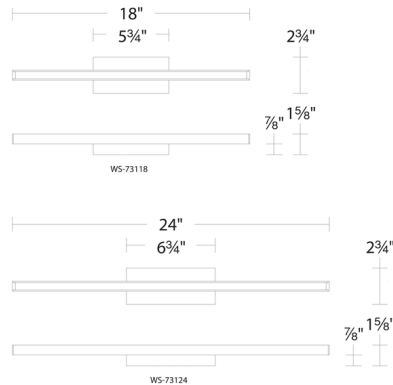

Description

The Parallax 3-CCT Wall Sconce features an Aluminum body and a Polycarbonate diffuser. Available in a Black, Brushed Nickel, and Chrome finish. Includes a switch for color selectable temperatures: 2700K, 3000K, 3500K. Can be mounted vertically or horizontally. Conversion plate included to accommodate a 4in junction box. Fixture is available in two sizes. Small conversion plate: 2.38in X 5.38in. Large conversion plate: 2.38in X 6.38in. 90 CRI. Title 24 compliant. ADA compliant. ETL listed for Damp location.

Specifications

COLOR	White
BODY FINISH	Brushed Nickel
WATTAGE	6W
DIMMER	Low Voltage Electronic
DIMENSIONS	18"W x 2.75"H x 1.625"D
INTEGRATED LED MODULE	LED/6W/120V LED
COUNTRY OF ORIGIN	China

Technical Information

LAMP LIFE	54000 hours
BEAM SPREAD	Flood
COLOR RENDERING	90 CRI
LAMP COLOR	CCT Select
LUMENS/WATT	28.83
LUMINOUS FLUX	173 lumens

Shown in brushed nickel / white

CLICK TO VIEW PRODUCT

Notes: