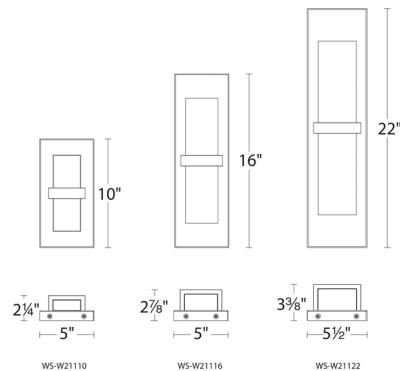

### Description

The Bandeau Outdoor Wall Light features a block of Silk screen mitered tempered Glass diffuser attached to an Aluminum structure with a Black finish. Available in three different sizes at 3000K, 3500K, or 4000K. Can be mounted on wall in all orientations. 90 CRI. Small backplate: 4.63in X 9.38in. Medium Backplate: 4.75in X 15in. Large backplate: 5.25in X 20.88in. Driverless technology. Title 24 compliant. ADA compliant. ETL listed for wet location.

### Specifications

COLOR	White
BODY FINISH	Black
WATTAGE	8W
DIMMER	Low Voltage Electronic
DIMENSIONS	5"W x 10"H x 2.25"D
INTEGRATED LED MODULE	LED/8W/120V LED
COUNTRY OF ORIGIN	China

### Technical Information

LAMP LIFE	50000 hours
BEAM SPREAD	Flood
COLOR RENDERING	90 CRI
LAMP COLOR	3000K
LUMENS/WATT	23.75
LUMINOUS FLUX	190 lumens

Shown in black / white

CLICK TO VIEW PRODUCT

Notes: