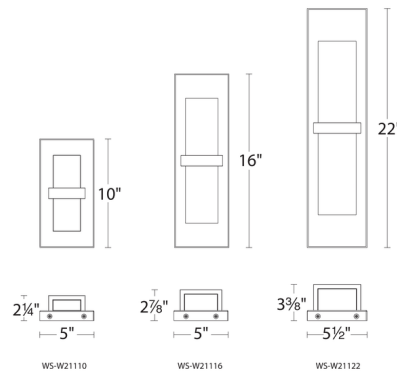

Shown in black / white

CLICK TO VIEW PRODUCT

Notes: