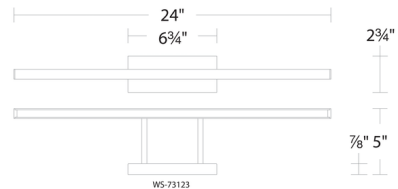

Description

The Parallax Bathroom Vanity Light features an Aluminum body and a polycarbonate diffuser. Can be mounted vertically or horizontally. Conversion plate included to accommodate a 4 inch junction box. Note: Fixture will be preset at selected color temperature but can be toggled between 2700K, 3000K, or 3500K prior to installation via a CCT-select switch in the canopy.

Specifications

COLOR	White
BODY FINISH	Chrome
WATTAGE	11W
DIMMER	Low Voltage Electronic
DIMENSIONS	24"W x 2.75"H x 5"D
INTEGRATED LED MODULE	LED/11W/120V LED
COUNTRY OF ORIGIN	China

Technical Information

LAMP LIFE	54000 hours
BEAM SPREAD	Flood
COLOR RENDERING	.90 CRI
LAMP COLOR	CCT Select
LUMENS/WATT	25.00
LUMINOUS FLUX	275 lumens

Shown in chrome / white

CLICK TO VIEW PRODUCT

Notes: