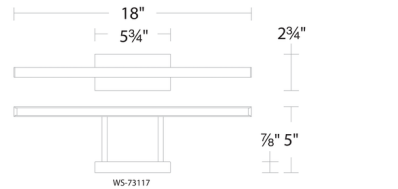

Description

The Parallax Bathroom Vanity Light features an Aluminum body and a polycarbonate diffuser. Can be mounted vertically or horizontally. Conversion plate included to accommodate a 4 inch junction box. Note: Fixture will be preset at selected color temperature but can be toggled between 2700K, 3000K, or 3500K prior to installation via a CCT-select switch in the canopy.

Specifications

COLOR	White
BODY FINISH	Chrome
WATTAGE	11W
DIMMER	Low Voltage Electronic
DIMENSIONS	24"W x 2.75"H x 5"D
INTEGRATED LED MODULE	LED/11W/120V LED
COUNTRY OF ORIGIN	China

Technical Information

LAMP LIFE	54000 hours
BEAM SPREAD	Flood
COLOR RENDERING	.90 CRI
LAMP COLOR	CCT Select
LUMENS/WATT	25.00
LUMINOUS FLUX	275 lumens

Shown in chrome / white

CLICK TO VIEW PRODUCT

Notes: