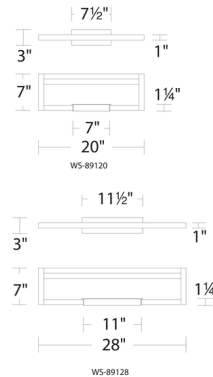

Lightology

lightology.com
866-954-4489
05-23-26

Project: _____

Company: _____

Location: _____ Fixture Type: _____

SPEC #: **WAC1010939**

Approved On: _____ Approved By: _____

View Bathroom Vanity Light By WAC Lighting

Description

The View Bathroom Vanity Light features an Aluminum body and a backlit etched Acrylic diffuser. Available in a Brushed Aluminum or Black finish at 2700K, 3000K, or 3500K. Can be mounted vertically or horizontally. Includes a conversion plate to accommodate a 4in junction box. Available in two sizes. 90 CRI. Title 24 compliant. ETL listed for Damp location.

Specifications

COLOR . . . . . White
BODY FINISH . . . . . Black
WATTAGE 10W
DIMMER . . . . . Low Voltage Electronic
DIMENSIONS . . . . . 20"W x 3"H x 7"D
INTEGRATED LED MODULE . . . . . LED/10W/120-277V LED

Technical Information

LAMP LIFE . . . . . 50000 hours
BEAM SPREAD . . . . . Flood
COLOR RENDERING . . . . . 90 CRI
LAMP COLOR 2700K
LUMENS/WATT 64.40
LUMINOUS FLUX . . . . . 644 lumens

Shown in black / white

CLICK TO VIEW PRODUCT

Notes: