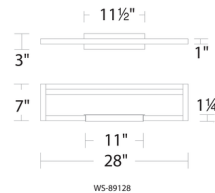

Description

The View Bathroom Vanity Light features an Aluminum body and a backlit etched Acrylic diffuser. Available in a Brushed Aluminum or Black finish at 2700K, 3000K, or 3500K. Can be mounted vertically or horizontally. Includes a conversion plate to accommodate a 4in junction box. Available in two sizes. 90 CRI. Title 24 compliant. ETL listed for Damp location.

Shown in black / white

Specifications

COLOR	White
BODY FINISH	Black
WATTAGE	10W
DIMMER	Low Voltage Electronic
DIMENSIONS	20"W x 3"H x 7"D
INTEGRATED LED MODULE	LED/10W/120-277V LED

Technical Information

LAMP LIFE	50000 hours
BEAM SPREAD	Flood
COLOR RENDERING	90 CRI
LAMP COLOR	2700K
LUMENS/WATT	64.40
LUMINOUS FLUX	644 lumens