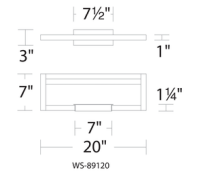

Description

The View Bathroom Vanity Light features an Aluminum body and a backlit etched Acrylic diffuser. Available in a Brushed Aluminum or Black finish at 2700K, 3000K, or 3500K. Can be mounted vertically or horizontally. Includes a conversion plate to accommodate a 4in junction box. Available in two sizes. 90 CRI. Title 24 compliant. ETL listed for Damp location.

Shown in black / white

Specifications

COLOR	White
BODY FINISH	Black
WATTAGE	10W
DIMMER	Low Voltage Electronic
DIMENSIONS	20"W x 3"H x 7"D
INTEGRATED LED MODULE	LED/10W/120-277V LED

Technical Information

LAMP LIFE	50000 hours
BEAM SPREAD	Flood
COLOR RENDERING	90 CRI
LAMP COLOR	2700K
LUMENS/WATT	64.40
LUMINOUS FLUX	644 lumens