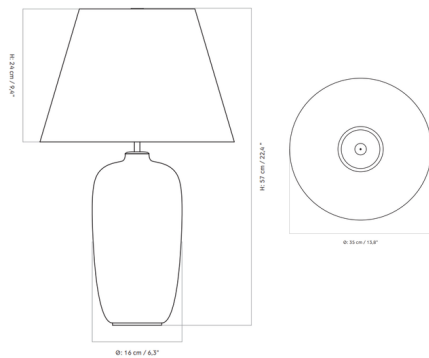

Specifications

COLOR Off White
BODY FINISH Black
WATTAGE 4W
DIMMER Included
DIMENSIONS 13.8"W x 22.4"H x 13.8"D
BULB INCLUDED 1 x A19/Medium (E26)/4W/120V LED
OTHER BULB OPTIONS 1 x A19/Medium (E26)/60W/120V Incandescent
COUNTRY OF ORIGIN China

Technical Information

PRODUCT DIMENSIONS Cord Length: 78.7"
COLOR RENDERING 90 CRI
LAMP COLOR 2700K
LUMENS/WATT 100.00
LUMINOUS FLUX 400 lumens

Shown in black / off white

CLICK TO VIEW PRODUCT

Notes: