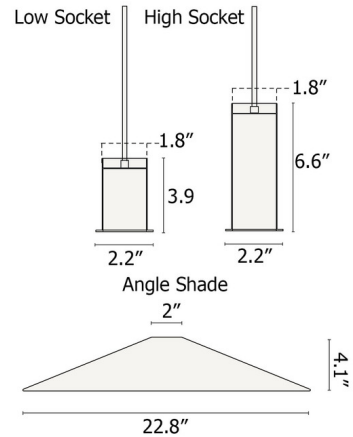

Description

Part of Ferm Living's Collect Series, the Angle Pendant features a sleek High or Low barrel socket paired with a wide shade perfect for over a kitchen island or dining table. Mix and match socket finish and shade color for a truly custom look. Fabric cord and canopy match the finish.

Shown in cashmere socket / cashmere shade

Specifications

COLOR	Black Shade
BODY FINISH	Cashmere Socket
WATTAGE	13W
DIMMER	Standard 120V
DIMENSIONS	22.8"W x 8.15"H
BULB NOT INCLUDED	1 x G95/Medium (E26)/13W/120V LED