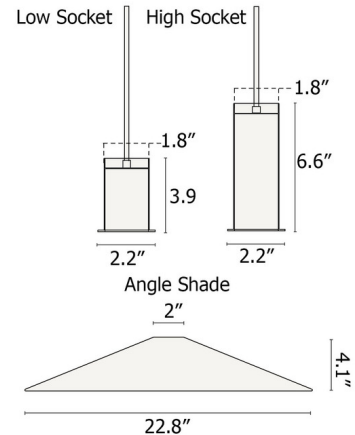

Description

Part of Ferm Living's Collect Series, the Angle Pendant features a sleek High or Low barrel socket paired with a wide shade perfect for over a kitchen island or dining table. Mix and match socket finish and shade color for a truly custom look. Fabric cord and canopy match the finish.

Shown in cashmere socket / cashmere shade

Specifications

COLOR	Cashmere Shade
BODY FINISH	Cashmere Socket
WATTAGE	13W
DIMMER	Standard 120V
DIMENSIONS	22.8"W x 10.9"H
BULB NOT INCLUDED	1 x G95/Medium (E26)/13W/120V LED
OTHER BULB OPTIONS	1 x G125/Medium (E26)/13W/120V LED
COUNTRY OF ORIGIN	China

Technical Information

PRODUCT DIMENSIONS	Cord: 118"L
--------------------	-------------

CLICK TO VIEW PRODUCT

Notes: