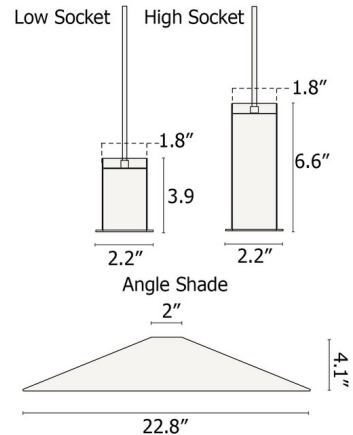

### Specifications

COLOR . . . . . Cashmere Shade  
BODY FINISH . . . . . Cashmere Socket  
WATTAGE . . . . . 13W  
DIMMER . . . . . Standard 120V  
DIMENSIONS . . . . . 22.8"W x 10.9"H  
BULB NOT INCLUDED . . . . . 1 x G95/Medium (E26)/13W/120V LED  
OTHER BULB OPTIONS . . . . . 1 x G125/Medium (E26)/13W/120V LED  
COUNTRY OF ORIGIN . . . . . China

### Technical Information

PRODUCT DIMENSIONS . . . . . Cord: 118"L

Shown in cashmere socket / cashmere shade

CLICK TO VIEW PRODUCT

Notes: